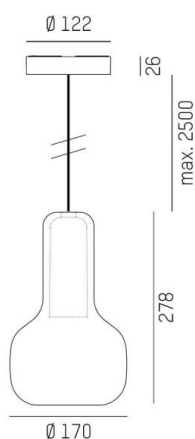

## CORPA

257-0211116000600

CORPA IRIS S PD SUSPENSION made of aluminium, black, shade made of hand-blown glass champagne, dimmability: not dimmable, cable black, adapter/ceiling base black, pendant length 2500mm, IP20

## DRAWING

## TECHNICAL DETAILS

Bulb type	QPAR 16 9W
No. of bulb holders	1x
Socket	GU10
Optics	hand-blown glass
Designer	Rainer Mutsch
Dimming	not dimmable
Voltage [V]	220-240V 50/60Hz
Material	aluminium
Length [mm]	170
Height [mm]	278
Pendant length [mm]	2500
Diameter [mm]	170
IP protection class	IP20
Voltage class	protection cl. II
Net weight [kg]	1,44
Colour lamp	black
Colour of glass/shade	champagne
Colour adapter/ceiling base	black
Electric wire	black
EAN-Number	9010506721485

## LIGHT DISTRIBUTION CURVE

energy label

The values are rated values. Power and luminous flux are initially subject to a tolerance of +/- 10%. Colour temperature tolerance: +/- 150 K. The values apply to an ambient temperature of 25°C unless otherwise specified.