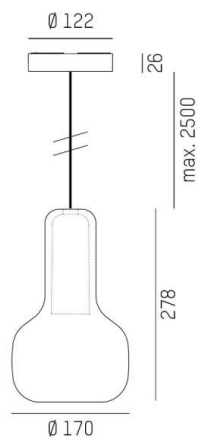

CORPA

257-0211136000600

CORPA IRIS S PD SUSPENSION made of aluminium, black, shade made of hand-blown glass rose, dimmability: not dimmable, cable black, adapter/ceiling base black, pendant length 2500mm, IP20

DRAWING

TECHNICAL DETAILS

Bulb type	QPAR 16 9W
No. of bulb holders	1x
Socket	GU10
Optics	hand-blown glass
Designer	Rainer Mutsch
Dimming	not dimmable
Voltage [V]	220-240V 50/60Hz
Material	aluminium
Length [mm]	170
Height [mm]	278
Pendant length [mm]	2500
Diameter [mm]	170
IP protection class	IP20
Voltage class	protection cl. II
Net weight [kg]	1,43
Colour lamp	black
Colour of glass/shade	rose
Colour adapter/ceiling base	black
Electric wire	black
EAN-Number	9010506721829

LIGHT DISTRIBUTION CURVE

energy label

The values are rated values. Power and luminous flux are initially subject to a tolerance of +/- 10%. Colour temperature tolerance: +/- 150 K. The values apply to an ambient temperature of 25°C unless otherwise specified.