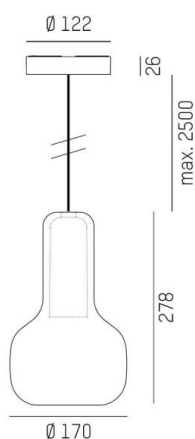

CORPA

257-0211126000600

CORPA IRIS S PD SUSPENSION made of aluminium, black, shade made of hand-blown glass smoked grey, dimmability: not dimmable, cable black, adapter/ceiling base black, pendant length 2500mm, IP20

DRAWING

TECHNICAL DETAILS

Bulb type	QPAR 16 9W
No. of bulb holders	1x
Socket	GU10
Optics	hand-blown glass
Designer	Rainer Mutsch
Dimming	not dimmable
Voltage [V]	220-240V 50/60Hz
Material	aluminium
Length [mm]	170
Height [mm]	278
Pendant length [mm]	2500
Diameter [mm]	170
IP protection class	IP20
Voltage class	protection cl. II
Net weight [kg]	1,57
Colour lamp	black
Colour of glass/shade	smoked grey
Colour adapter/ceiling base	black
Electric wire	black
EAN-Number	9010506721812

LIGHT DISTRIBUTION CURVE

energy label

The values are rated values. Power and luminous flux are initially subject to a tolerance of +/- 10%. Colour temperature tolerance: +/- 150 K. The values apply to an ambient temperature of 25°C unless otherwise specified.