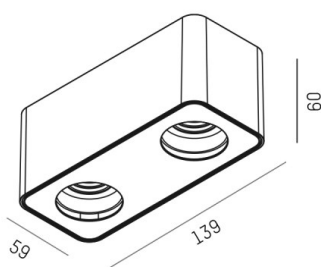

## TUPAQ

116-0111005000500

TUPAQ SD WALL / CEILING LUMINAIRE white, similar to RAL 9016, decor copper, beam see light source, light output direct, dimmability: not dimmable, IP20 without lamp

## DRAWING

## TECHNICAL DETAILS

|                     |                    |
|---------------------|--------------------|
| Bulb type           | AGL A60 7W         |
| No. of bulb holders | 2x                 |
| Socket              | E27                |
| Luminous flux [lm]  | siehe Leuchtmittel |
| Colour temp. [K]    | siehe Leuchtmittel |
| CRI                 | siehe Leuchtmittel |
| Designer            | Serge Cornelissen  |
| Dimming             | not dimmable       |
| Light output        | direct             |
| Beam angle [°]      | siehe Leuchtmittel |
| Voltage [V]         | 220-240V 50/60Hz   |
| Length [mm]         | 139                |
| Width [mm]          | 59                 |
| Height [mm]         | 60                 |
| IP protection class | IP20               |
| Voltage class       | protection cl. I   |
| Net weight [kg]     | 0,35               |
| Colour lamp         | white              |
| RAL                 | 9016               |
| Colour decor        | copper             |
| EAN-Number          | 9010506682021      |