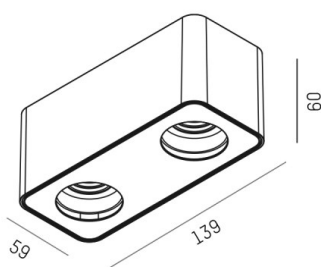

TUPAQ

116-0111004000500

TUPAQ SD WALL / CEILING LUMINAIRE white, similar to RAL 9016, decor highland green, beam see light source, light output direct, dimmability: not dimmable, IP20 without lamp

DRAWING

TECHNICAL DETAILS

Bulb type	AGL A60 7W
No. of bulb holders	2x
Socket	E27
Luminous flux [lm]	siehe Leuchtmittel
Colour temp. [K]	siehe Leuchtmittel
CRI	siehe Leuchtmittel
Designer	Serge Cornelissen
Dimming	not dimmable
Light output	direct
Beam angle [°]	siehe Leuchtmittel
Voltage [V]	220-240V 50/60Hz
Length [mm]	139
Width [mm]	59
Height [mm]	60
IP protection class	IP20
Voltage class	protection cl. I
Net weight [kg]	0,35
Colour lamp	white
RAL	9016
Colour decor	highland green
EAN-Number	9010506681987