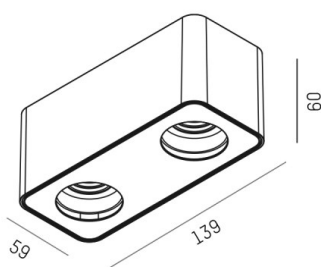

TUPAQ

116-0111005000600

TUPAQ SD WALL / CEILING LUMINAIRE black, similar to RAL 9005, decor copper, beam see light source, light output direct, dimmability: not dimmable, IP20 without lamp

DRAWING

TECHNICAL DETAILS

| | |
|---------------------|--------------------|
| Bulb type | AGL A60 7W |
| No. of bulb holders | 2x |
| Socket | E27 |
| Luminous flux [lm] | siehe Leuchtmittel |
| Colour temp. [K] | siehe Leuchtmittel |
| CRI | siehe Leuchtmittel |
| Designer | Serge Cornelissen |
| Dimming | not dimmable |
| Light output | direct |
| Beam angle [°] | siehe Leuchtmittel |
| Voltage [V] | 220-240V 50/60Hz |
| Length [mm] | 139 |
| Width [mm] | 59 |
| Height [mm] | 60 |
| IP protection class | IP20 |
| Voltage class | protection cl. I |
| Net weight [kg] | 0,35 |
| Colour lamp | black |
| RAL | 9005 |
| Colour decor | copper |
| EAN-Number | 9010506682014 |