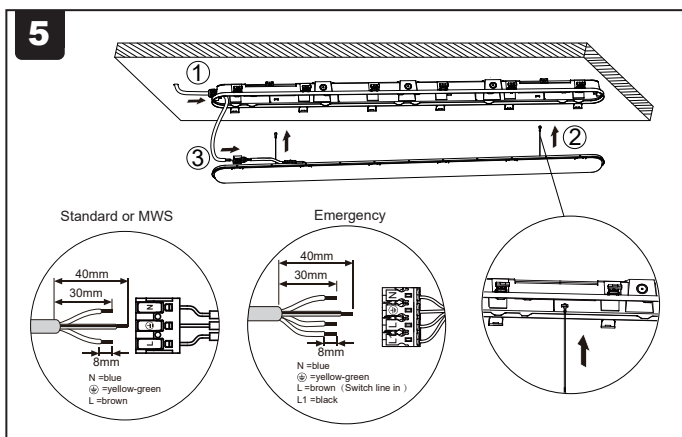

Installation Instructions

Instrucciones de instalación, Instructions d'installation, Installationsanleitung, إرشادات التركيب

Installatie-instructies, Instruções de instalação, Installatie-instructies,

設置手順説明, Οδηγίες εγκατάστασης

Product Code: [4L3/1140 - 1142]

Please Visit

<https://4liteuk.com>

downloads for our warranty and translations

Luminaire wattage must be selected before installation, using the selection slider(driver)

4L3/1140				4L3/1141				4L3/1142			
22W	28W	34W	40W	33W	45W	51W	60W	46W	54W	62W	70W
ON	ON	ON	ON	ON	ON	ON	ON	ON	ON	ON	ON
1 2	1 2	1 2	1 2	1 2	1 2	1 2	1 2	1 2	1 2	1 2	1 2