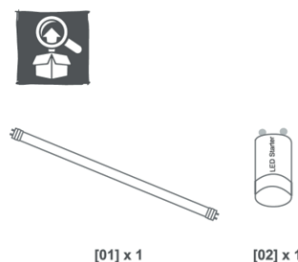

Installation Instructions

Instrucciones de instalación, Instructions d'installation, Installationsanleitung, إرشادات التركيب

Installatie-instructies, Instruções de instalação, Installatie-instructies,

設置手順説明, Οδηγίες εγκατάστασης

Product Code: [4L3/3000 - 3003]

Please Visit
<https://4liteuk.com>
 downloads for our warranty
 and translations

Product Code	Description	Rated Wattage
4L3/3000	T8 LED Tube CCT 600mm	5/9
4L3/3001	T8 LED Tube CCT 1200mm	9/17.5
4L3/3002	T8 LED Tube CCT 1500mm	12/22
4L3/3003	T8 LED Tube CCT 1800mm	12/24