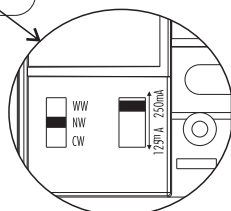

### Multi-Wattage Settings:

- 4L4/2031N:20/40W
- 4L4/2032N:25/50W
- 4L4/2033N:30/60W

- 125mA Setting: Low power mode.
- 250mA Setting: High power mode.