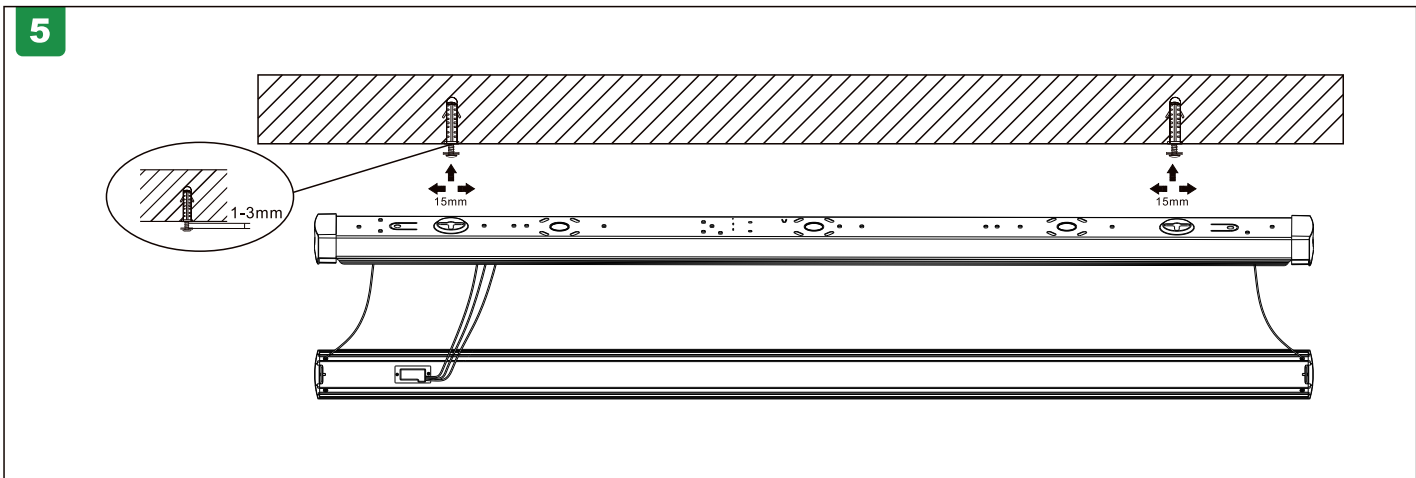

### Multi-Wattage Settings:

- 4L4/2031N:20/40W
- 4L4/2032N:25/50W
- 4L4/2033N:30/60W

- 125mA Setting: Low power mode.
- 250mA Setting: High power mode.