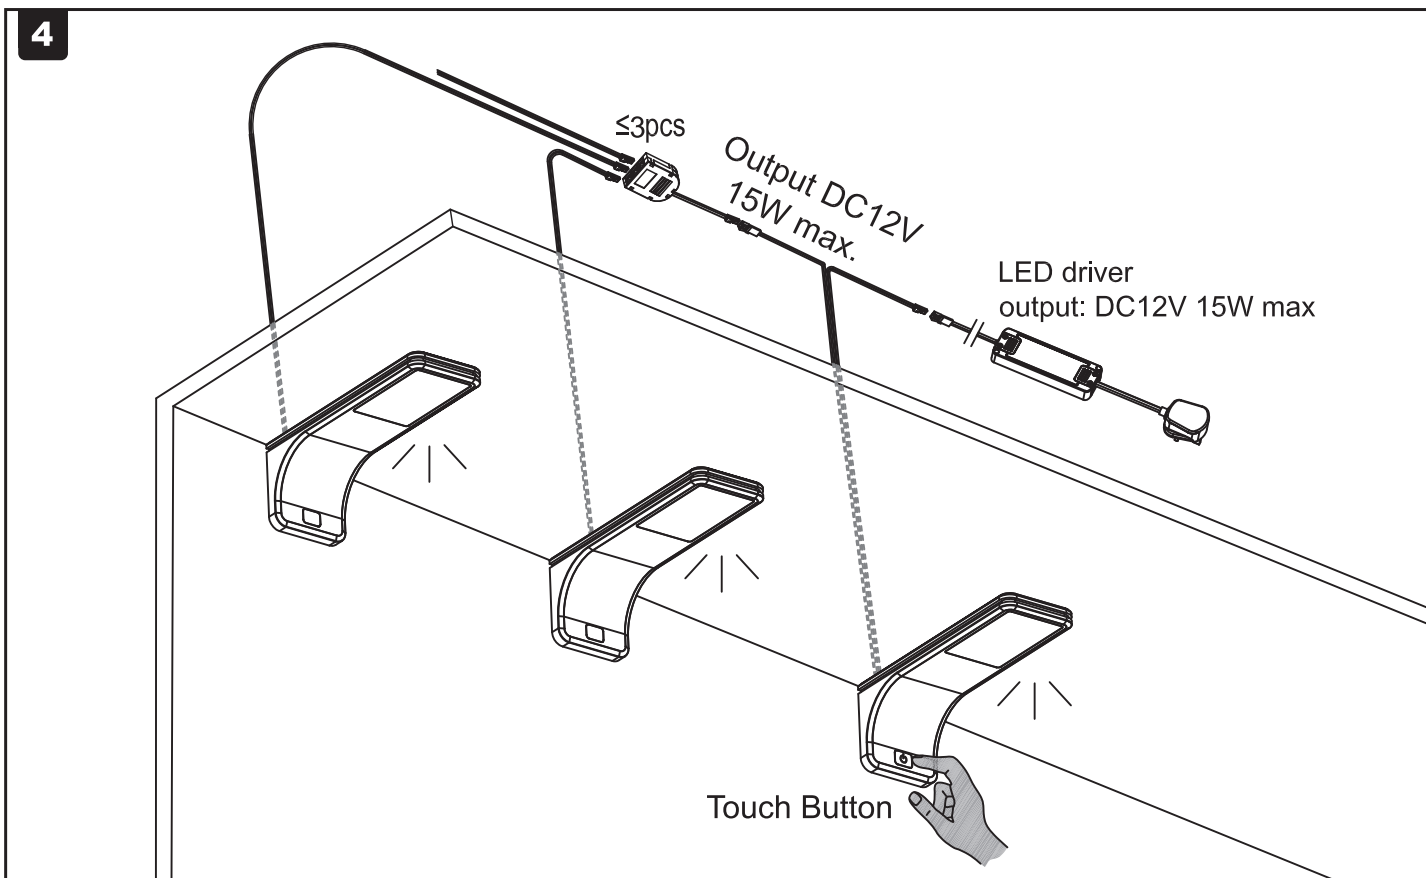

www.4liteuk.com

Touch Button Function:
 Quick Touch = ON/OFF
 Touch + Hold = Change Colour Temperature (WW / CW / DL)

4Lite
 4L1/1306

4
 kWh/1000h

2021 No. 1095

4Lite
 4L1/1306

4
 kWh/1000h

2019/2015