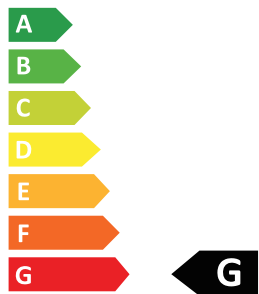

www.4liteuk.com

Touch Button Function:
 Quick Touch = ON/OFF
 Touch + Hold = Change Colour Temperature (WW / CW / DL)

4Lite
 4L1/1306

4
 kWh/1000h

2021 No. 1095

4Lite
 4L1/1306

4
 kWh/1000h

2019/2015