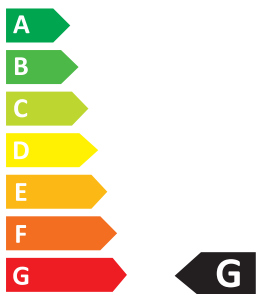

www.4liteuk.com

Touch Button Function:
 Quick Touch = ON/OFF
 Touch + Hold = Change Colour Temperature (WW / CW / DL)

4Lite
 4L1/1306

4
 kWh/1000h

2021 No. 1095

4Lite
 4L1/1306

4
 kWh/1000h

2019/2015