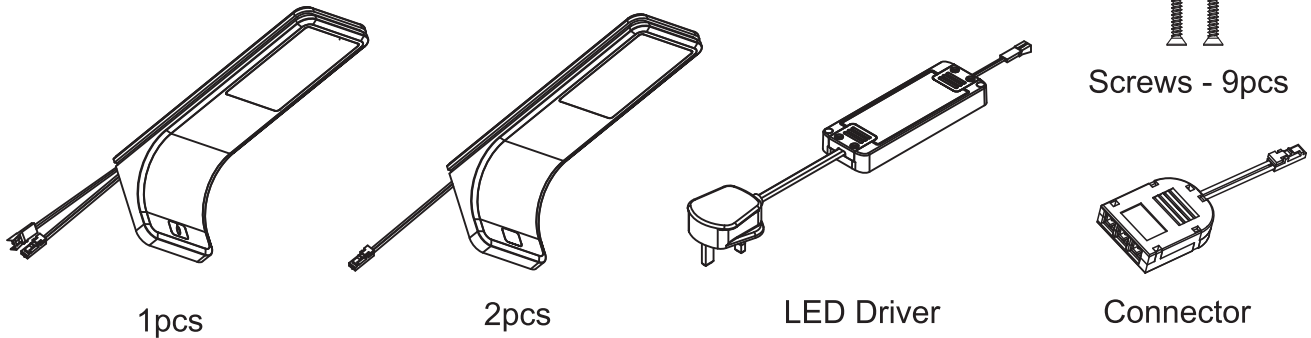

Installation Instructions

Instrucciones de instalación, Instructions d'installation, Installationsanleitung, إرشادات التركيب,
Installatie-instructies, Instruções de instalação, Installatie-instructies,
設置手順説明, Οδηγίες εγκατάστασης

Product Code: 4L1/1306X3
4L1/1306

Please Visit
<https://4liteuk.com>

downloads for our warranty
and translations

4L1/1306X3 Contents:

Installation Tools

screw driver

electric drill

drill bit