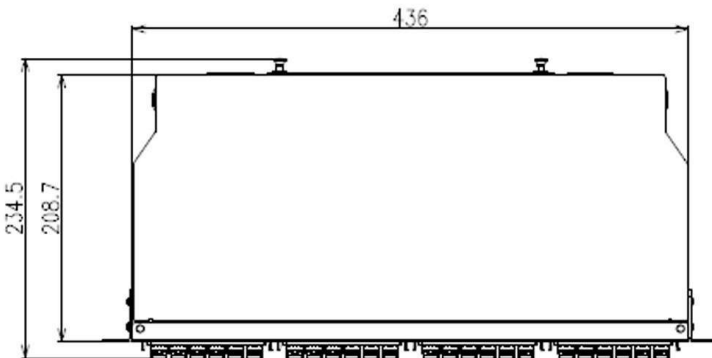

19" Patch boks 1 HE for 4 FS kassetter

Max Cores	
Adapter Type	Cores
FC	24
ST	24
SC Simplex	48
LC Duplex	96

Product Description:

1. Product size (wide-deep-high): 482.6mm*208.7mm*44mm;
2. Apply to 19inch rack installation;
3. Surface: powder coating black(RAL9005);