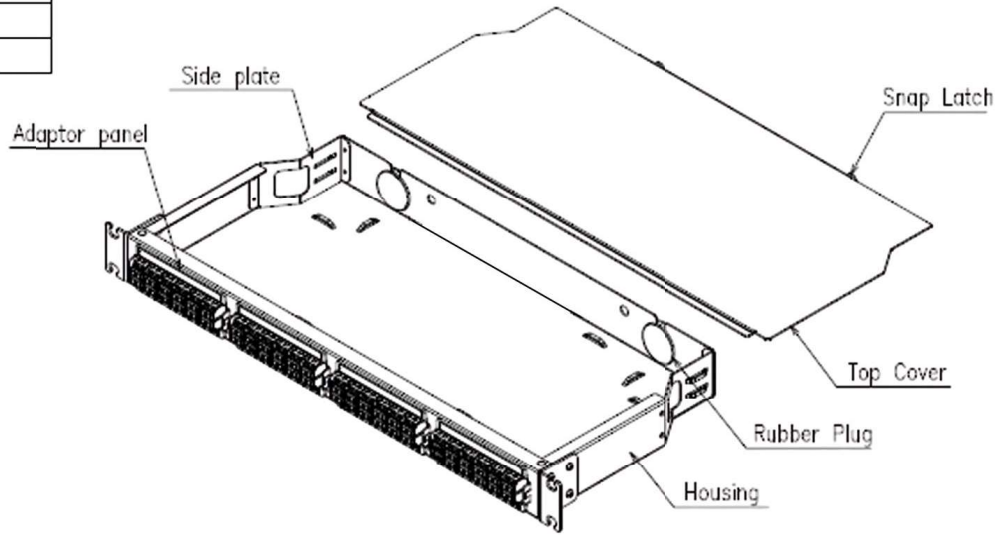

LAN-OPTIC

19" PATCH BOKS 1 HE FOR 4 FS KASSETTER

ANVENDELSE

Anvendes primært i kontorbyggeri samt i Campus Building som backbone kabling, men også i Data Centre.

Patch boksen kan håndtere op til 4 stk. FS kassetter/moduler.

19" Patch boks 1 HE for 4 FS kassetter

Max Cores	
Adapter Type	Cores
FC	24
ST	24
SC Simplex	48
LC Duplex	96

Product Description:

1. Product size (wide-deep-high): 482.6mm*208.7mm*44mm;
2. Apply to 19inch rack installation;
3. Surface: powder coating black(RAL9005);