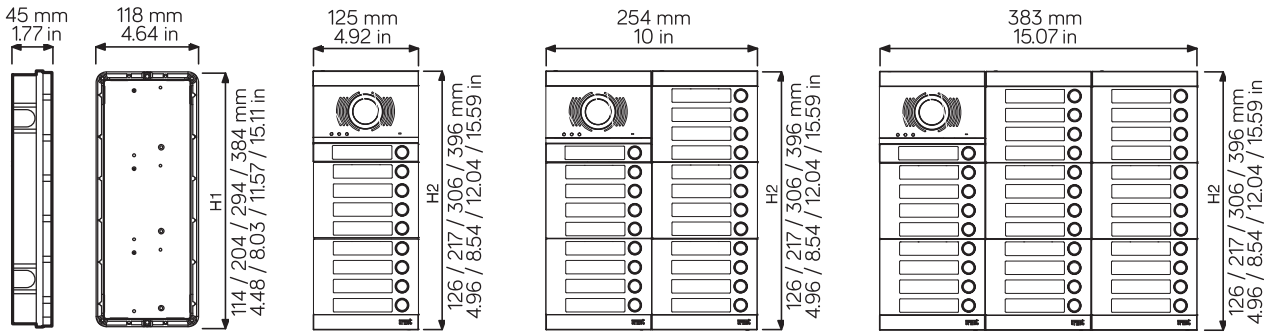

BLACK VERSION

FRONT PLATES FOR BUTTON MODULES

1168/11	1-BUTTON FRONT PLATE
1168/12	2-BUTTON FRONT PLATE
1168/13	3-BUTTON FRONT PLATE
1168/14	4-BUTTON FRONT PLATE
1168/24	DOUBLE 4-BUTTON FRONT PLATE
1168/28	DOUBLE 8-BUTTON FRONT PLATE

SPECIAL MODULES AND DOOR OPENERS

1168/1	DIGITAL DIRECTORY DISPLAY MODULE
1168/45	MIFARE PLUS PROXIMITY KEY READER MODULE
1168/46	KEYPAD MODULE (for call module or code keypad module)
1168/49	ALPHABETIC KEYPAD MODULE (for call module)
1168/48	MODULE FOR HEARING IMPAIRED PEOPLE (ILA)
1168/50	STREET NUMBER MODULE
1168/59	DUMMY MODULE
1168/52	POSTAL LOCK MODULE

FRONT PLATES FOR EXTERNAL UNIT

1168/130	FRONT PLATE FOR AUDIO MODULE WITHOUT BUTTON AND DDA
1168/131	FRONT PLATE FOR AUDIO MODULE WITH 1 BUTTON AND DDA
1168/132	FRONT PLATE FOR AUDIO MODULE WITH 2 BUTTONS AND DDA
1168/140	FRONT PLATE FOR AUDIO/VIDEO MODULE WITHOUT BUTTONS AND DDA
1168/141	FRONT PLATE FOR AUDIO/VIDEO MODULE WITH 1 BUTTON AND DDA
1168/142	FRONT PLATE FOR MODULE AUDIO/VIDEO MODULE WITH 2 BUTTONS AND DDA

BUTTON MODULES AND OUTDOOR STATIONS

1168/4	4-BUTTON MODULE
1168/8	8-BUTTON MODULE

OUTDOOR STATIONS

1083/38	EXTERNAL AUDIO UNIT WITH 2VOICE DDA
1083/48	EXTERNAL AUDIO-VIDEO UNIT WITH 2VOICE DDA