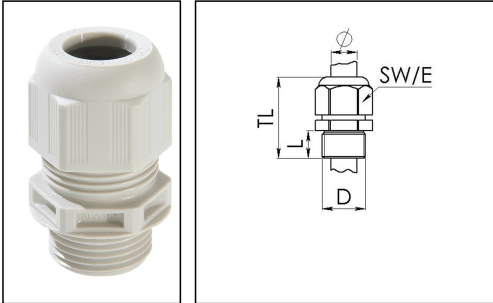

## ESKV 16

Cable gland, polyamide with short thread

Product illustrations are exemplary and may differ from the chosen product. Further variants and individual customization, we will gladly provide you on request.

Material cable gland	Polyamide
Material sealing gasket	EPDM
Protection class	IP69, IP68 (5 bar 30 min)
Temp. range min	-40 °C
Temp. range max	100 °C
Glow wire test	750 °C
Thread type	M
Ø Connection thread D	16
Lead	1,5
Length screw-in thread L	9 mm
Ø cable diameter min	4,5 mm
Ø cable diameter max	10 mm
Ø cable diameter UL	6 mm - 8,6 mm
Key width SW	20 mm
Collar diameter (E)	22 mm
Total length TL	31 mm - 37 mm
Type of cable anchorage	A
Install. torques fitting	3,5 N m
Install. torques cap nut	1,5 N m
Impact category	2
Advice	VDE - Approval: -20°C - 100°C
Product Color	RAL 7035
Type	ESKV 16
Order no. RAL 7035	10066411
Packing unit	50