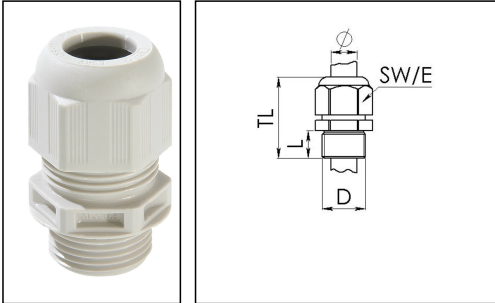

## ESKV 20

Cable gland, polyamide with short thread

Product illustrations are exemplary and may differ from the chosen product. Further variants and individual customization, we will gladly provide you on request.

Material cable gland	Polyamide
Material sealing gasket	EPDM
Protection class	IP69, IP68 (5 bar 30 min)
Temp. range min	-40 °C
Temp. range max	100 °C
Glow wire test	750 °C
Thread type	M
Ø Connection thread D	20
Lead	1,5
Length screw-in thread L	10 mm
Ø cable diameter min	6 mm
Ø cable diameter max	13 mm
Ø cable diameter UL	7,5 mm - 11,3 mm
Key width SW	24 mm
Collar diameter (E)	27 mm
Total length TL	36 mm - 45 mm
Type of cable anchorage	A
Install. torques fitting	4 N m
Install. torques cap nut	3 N m
Impact category	2
Advice	VDE - Approval: -20°C - 100°C
Product Color	RAL 7035
Type	ESKV 20
Order no. RAL 7035	10066412
Packing unit	50