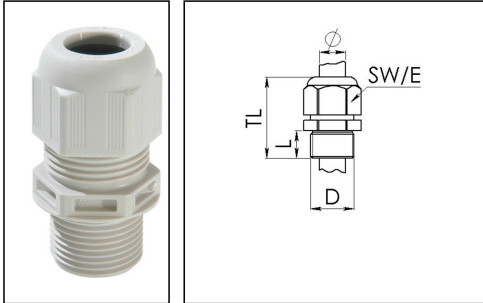

ESKV-L 12 LG

Cable gland, polyamide, M12, RAL 7035 with long thread

Products may differ in size, colour and appearance to those shown. If you require further information or customisation, please contact us directly.

Material cable gland	Polyamide
Material sealing gasket	EPDM
Protection class	IP69, IP68 (5 bar 30 min)
Temp. range min	-40 °C
Temp. range max	100 °C
Glow wire test	750 °C
Thread type	M
Ø Connection thread D	12
Lead	1,5
Length screw-in thread L	15 mm
Ø cable diameter min	3 mm
Ø cable diameter max	7 mm
Key width SW	16 mm
Collar diameter (E)	18 mm
Total length TL	35 mm - 40 mm
Type of cable anchorage	A
Install. torques fitting	2 N m
Install. torques fitting/EADR	2 N m
Install. torques cap nut	2 N m
Impact category	2
Product Color	RAL 7035
Type	ESKV-L 12 LG
Order no. RAL 7035	10066390
Packing unit	50
EAN number	4007685663908