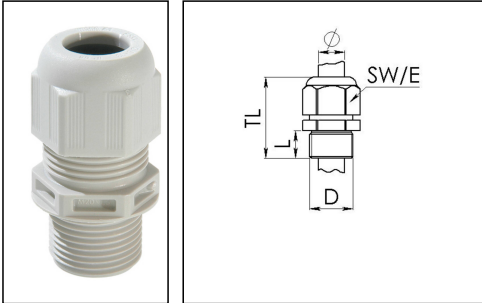

## ESKV-L 16 LG

Cable gland, polyamide, M16, RAL 7035 with long thread

Products may differ in size, colour and appearance to those shown. If you require further information or customisation, please contact us directly.

<b>Material cable gland</b>	Polyamide
<b>Material sealing gasket</b>	EPDM
<b>Protection class</b>	IP69, IP68 (5 bar 30 min)
<b>Temp. range min</b>	-40 °C
<b>Temp. range max</b>	100 °C
<b>Glow wire test</b>	750 °C
<b>Thread type</b>	M
<b>Ø Connection thread D</b>	16
<b>Lead</b>	1,5
<b>Length screw-in thread L</b>	15 mm
<b>Ø cable diameter min</b>	4,5 mm
<b>Ø cable diameter max</b>	10 mm
<b>Key width SW</b>	20 mm
<b>Collar diameter (E)</b>	22 mm
<b>Total length TL</b>	37 mm - 43 mm
<b>Type of cable anchorage</b>	A
<b>Install. torques fitting</b>	3,5 N m
<b>Install. torques fitting/EADR</b>	2 N m
<b>Install. torques cap nut</b>	1,5 N m
<b>Impact category</b>	3
<b>Product Color</b>	RAL 7035
<b>Type</b>	ESKV-L 16 LG
<b>Order no. RAL 7035</b>	10066391
<b>Packing unit</b>	50
<b>EAN number</b>	4007685663915