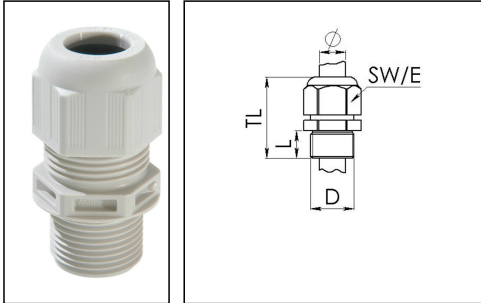

ESKV-L 25 LG

Cable gland, polyamide, M25, RAL 7035 with long thread

Products may differ in size, colour and appearance to those shown. If you require further information or customisation, please contact us directly.

Material cable gland	Polyamide
Material sealing gasket	EPDM
Protection class	IP69, IP68 (5 bar 30 min)
Temp. range min	-40 °C
Temp. range max	100 °C
Glow wire test	750 °C
Thread type	M
Ø Connection thread D	25
Lead	1,5
Length screw-in thread L	15 mm
Ø cable diameter min	9 mm
Ø cable diameter max	17 mm
Key width SW	29 mm
Collar diameter (E)	32 mm
Total length TL	43 mm - 52 mm
Type of cable anchorage	A
Install. torques fitting	10 N m
Install. torques fitting/EADR	4 N m
Install. torques cap nut	4 N m
Impact category	4
Product Color	RAL 7035
Type	ESKV-L 25 LG
Order no. RAL 7035	10066393
Packing unit	50
EAN number	4007685663939