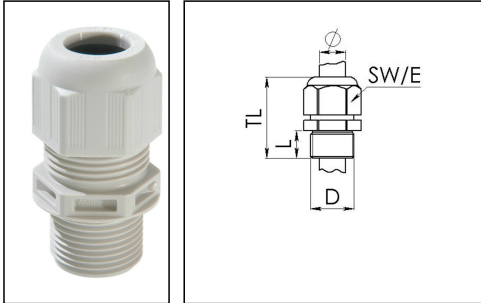

ESKV-L 20 LG

Cable gland, polyamide, M20, RAL 7035 with long thread

Products may differ in size, colour and appearance to those shown. If you require further information or customisation, please contact us directly.

Material cable gland	Polyamide
Material sealing gasket	EPDM
Protection class	IP69, IP68 (5 bar 30 min)
Temp. range min	-40 °C
Temp. range max	100 °C
Glow wire test	750 °C
Thread type	M
Ø Connection thread D	20
Lead	1,5
Length screw-in thread L	15 mm
Ø cable diameter min	6 mm
Ø cable diameter max	13 mm
Key width SW	24 mm
Collar diameter (E)	27 mm
Total length TL	41 mm - 50 mm
Type of cable anchorage	A
Install. torques fitting	4 N m
Install. torques fitting/EADR	3 N m
Install. torques cap nut	3 N m
Impact category	3
Product Color	RAL 7035
Type	ESKV-L 20 LG
Order no. RAL 7035	10066392
Packing unit	50
EAN number	4007685663922