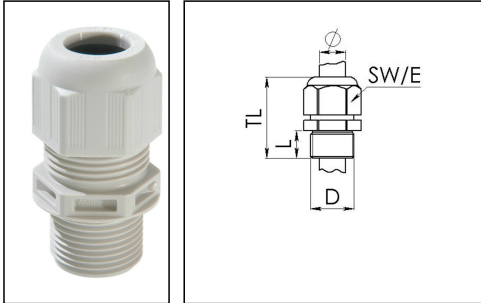

## ESKV-L 32 LG

Cable gland, polyamide, M32, RAL 7035 with long thread

Products may differ in size, colour and appearance to those shown. If you require further information or customisation, please contact us directly.

<b>Material cable gland</b>	Polyamide
<b>Material sealing gasket</b>	EPDM
<b>Protection class</b>	IP69, IP68 (5 bar 30 min)
<b>Temp. range min</b>	-40 °C
<b>Temp. range max</b>	100 °C
<b>Glow wire test</b>	750 °C
<b>Thread type</b>	M
<b>Ø Connection thread D</b>	32
<b>Lead</b>	1,5
<b>Length screw-in thread L</b>	15 mm
<b>Ø cable diameter min</b>	13 mm
<b>Ø cable diameter max</b>	21 mm
<b>Key width SW</b>	36 mm
<b>Collar diameter (E)</b>	40 mm
<b>Total length TL</b>	45 mm - 54 mm
<b>Type of cable anchorage</b>	A
<b>Install. torques fitting</b>	15 N m
<b>Install. torques fitting/EADR</b>	4 N m
<b>Install. torques cap nut</b>	4 N m
<b>Impact category</b>	4
<b>Product Color</b>	RAL 7035
<b>Type</b>	ESKV-L 32 LG
<b>Order no. RAL 7035</b>	10066394
<b>Packing unit</b>	25
<b>EAN number</b>	4007685663946