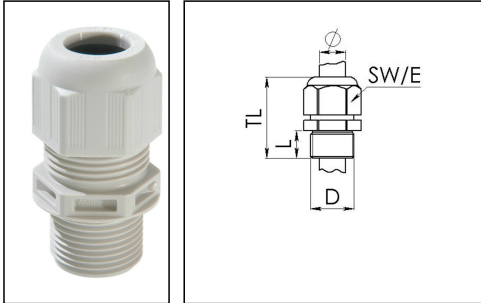

ESKV-L 40 LG

Cable gland, polyamide, M40, RAL 7035 with long thread

Products may differ in size, colour and appearance to those shown. If you require further information or customisation, please contact us directly.

Material cable gland	Polyamide
Material sealing gasket	EPDM
Protection class	IP69, IP68 (5 bar 30 min)
Temp. range min	-40 °C
Temp. range max	100 °C
Glow wire test	750 °C
Thread type	M
Ø Connection thread D	40
Lead	1,5
Length screw-in thread L	18 mm
Ø cable diameter min	16 mm
Ø cable diameter max	28 mm
Key width SW	46 mm
Collar diameter (E)	51 mm
Total length TL	58 mm - 71 mm
Type of cable anchorage	A
Install. torques fitting	20 N m
Install. torques cap nut	20 N m
Impact category	4
Equipment	Incl. connection thread gasket
Product Color	RAL 7035
Type	ESKV-L 40 LG
Order no. RAL 7035	10066395
Packing unit	10
EAN number	4007685663953