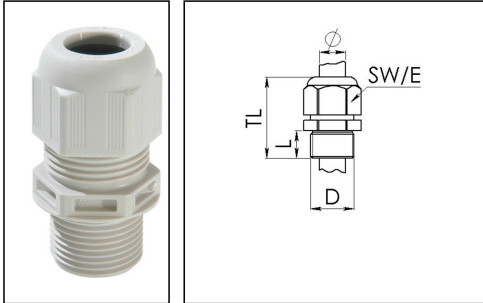

ESKV-L 63 LG

Cable gland, polyamide, M63, RAL 7035 with long thread

Products may differ in size, colour and appearance to those shown. If you require further information or customisation, please contact us directly.

Material cable gland	Polyamide
Material sealing gasket	EPDM
Protection class	IP69, IP68 (5 bar 30 min)
Temp. range min	-40 °C
Temp. range max	100 °C
Glow wire test	750 °C
Thread type	M
Ø Connection thread D	63
Lead	1,5
Length screw-in thread L	18 mm
Ø cable diameter min	34 mm
Ø cable diameter max	48 mm
Key width SW	68 mm
Collar diameter (E)	75 mm
Total length TL	67 mm - 81 mm
Type of cable anchorage	A
Install. torques fitting	30 N m
Install. torques cap nut	30 N m
Impact category	5
Equipment	Incl. connection thread gasket
Product Color	RAL 7035
Type	ESKV-L 63 LG
Order no. RAL 7035	10066397
Packing unit	10
EAN number	4007685663977