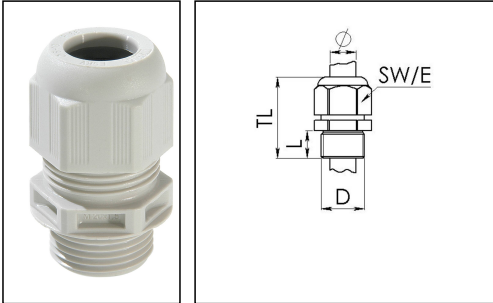

## ESKV-F 32 LG

Cable gland flame-retardant, polyamide, M32, RAL 7035

Products may differ in size, colour and appearance to those shown. If you require further information or customisation, please contact us directly.

<b>Material cable gland</b>	Polyamide, flame-retardant
<b>Material sealing gasket</b>	EPDM
<b>Protection class</b>	IP68 (5 bar 30 min), IP69
<b>Temp. range min</b>	-40 °C
<b>Temp. range max</b>	100 °C
<b>Glow wire test</b>	960 °C
<b>Thread type</b>	M
<b>Ø Connection thread D</b>	32
<b>Lead</b>	1,5
<b>Length screw-in thread L</b>	12 mm
<b>Ø cable diameter min</b>	13 mm
<b>Ø cable diameter max</b>	21 mm
<b>Key width SW</b>	36 mm
<b>Collar diameter (E)</b>	40 mm
<b>Total length TL</b>	42 mm - 51 mm
<b>Type of cable anchorage</b>	A
<b>Install. torques fitting</b>	15 N m
<b>Install. torques fitting/EADR</b>	4 N m
<b>Install. torques cap nut</b>	4 N m
<b>Product Color</b>	RAL 7035
<b>Type</b>	ESKV-F 32 LG
<b>Order no. RAL 7035</b>	10064630
<b>Packing unit</b>	25
<b>Tariff number</b>	39269097
<b>ETIM-Classification</b>	EC000441