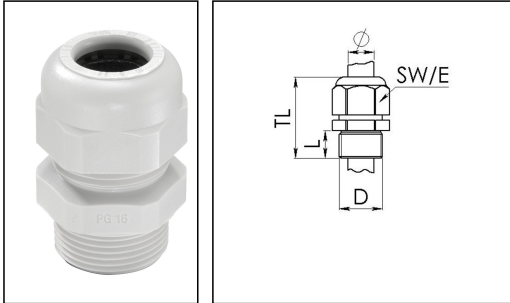

## SKV 36

Cable gland, polyamide

Product illustrations are exemplary and may differ from the chosen product. Further variants and individual customization, we will gladly provide you on request.

<b>Material cable gland</b>	Polyamide
<b>Material sealing gasket</b>	EPDM
<b>Temp. range min</b>	-40 °C
<b>Temp. range max</b>	100 °C
<b>Protection class</b>	IP68 (5 bar 30 min)
<b>Thread type</b>	PG
<b>Ø Connection thread D</b>	36
<b>Length screw-in thread L</b>	14 mm
<b>Ø cable diameter min</b>	22 mm
<b>Ø cable diameter max</b>	32 mm
<b>Key width SW</b>	53 mm
<b>Collar diameter (E)</b>	59 mm
<b>Total length TL</b>	56 mm - 65 mm
<b>Glow wire test</b>	750 °C
<b>Type of cable anchorage</b>	A
<b>Product Color</b>	RAL 7035
<b>Order no. RAL 7035</b>	10066407
<b>Type</b>	SKV 36
<b>Packing unit</b>	10
<b>ETIM-Classification</b>	EC000441