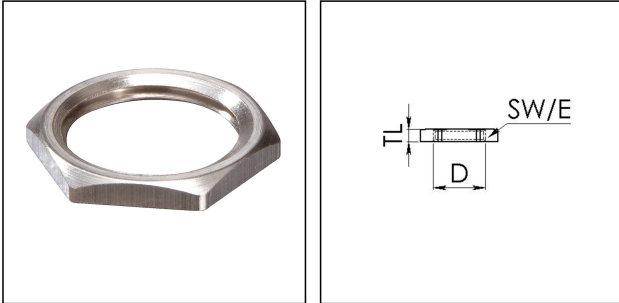

EMMU 75

Locknut, brass

Product illustrations are exemplary and may differ from the chosen product. Further variants and individual customization, we will gladly provide you on request.

Material	Brass nickel-plated
Surface	Nickel-plated
Temp. range min	-200 °C
Temp. range max	250 °C
Thread type	M
Ø Connection thread D	75
Lead	1,5
Key width SW	80 mm
Collar diameter (E)	89 mm
Total length TL	8 mm
Order no. nickel-plated	10101777
Type	EMMU 75
Packing unit	1
ETIM-Classification	EC000940