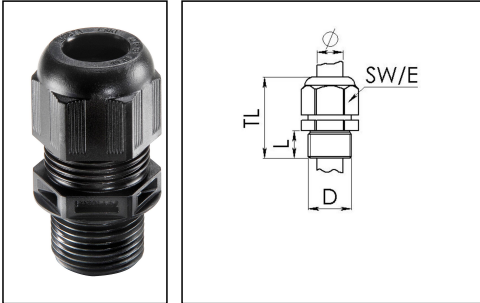

ESKV-L 25 BK

Cable gland, polyamide, M25, RAL 9005 with long thread

Products may differ in size, colour and appearance to those shown. If you require further information or customisation, please contact us directly.

| | |
|--------------------------------------|---------------------------|
| Material cable gland | Polyamide |
| Material sealing gasket | EPDM |
| Protection class | IP69, IP68 (5 bar 30 min) |
| Temp. range min | -40 °C |
| Temp. range max | 100 °C |
| Glow wire test | 750 °C |
| Thread type | M |
| Ø Connection thread D | 25 |
| Lead | 1,5 |
| Length screw-in thread L | 15 mm |
| Ø cable diameter min | 9 mm |
| Ø cable diameter max | 17 mm |
| Key width SW | 29 mm |
| Collar diameter (E) | 32 mm |
| Total length TL | 43 mm - 52 mm |
| Type of cable anchorage | A |
| Install. torques fitting | 10 N m |
| Install. torques fitting/EADR | 4 N m |
| Install. torques cap nut | 4 N m |
| Impact category | 4 |
| Product Color | RAL 9005 |
| Type | ESKV-L 25 BK |
| Order no. RAL 9005 | 10066503 |
| Packing unit | 50 |
| EAN number | 4007685665032 |