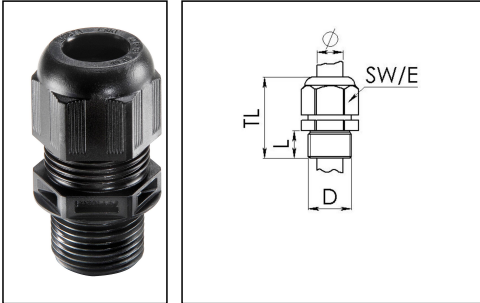

## ESKV-L 20 BK

Cable gland, polyamide, M20, RAL 9005 with long thread

Products may differ in size, colour and appearance to those shown. If you require further information or customisation, please contact us directly.

<b>Material cable gland</b>	Polyamide
<b>Material sealing gasket</b>	EPDM
<b>Protection class</b>	IP69, IP68 (5 bar 30 min)
<b>Temp. range min</b>	-40 °C
<b>Temp. range max</b>	100 °C
<b>Glow wire test</b>	750 °C
<b>Thread type</b>	M
<b>Ø Connection thread D</b>	20
<b>Lead</b>	1,5
<b>Length screw-in thread L</b>	15 mm
<b>Ø cable diameter min</b>	6 mm
<b>Ø cable diameter max</b>	13 mm
<b>Key width SW</b>	24 mm
<b>Collar diameter (E)</b>	27 mm
<b>Total length TL</b>	41 mm - 50 mm
<b>Type of cable anchorage</b>	A
<b>Install. torques fitting</b>	4 N m
<b>Install. torques fitting/EADR</b>	3 N m
<b>Install. torques cap nut</b>	3 N m
<b>Impact category</b>	3
<b>Product Color</b>	RAL 9005
<b>Type</b>	ESKV-L 20 BK
<b>Order no. RAL 9005</b>	10066502
<b>Packing unit</b>	50
<b>EAN number</b>	4007685665025