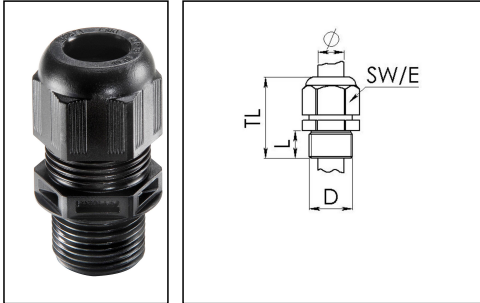

## ESKV-L 63 BK

Cable gland, polyamide, M63, RAL 9005 with long thread

Products may differ in size, colour and appearance to those shown. If you require further information or customisation, please contact us directly.

<b>Material cable gland</b>	Polyamide
<b>Material sealing gasket</b>	EPDM
<b>Protection class</b>	IP69, IP68 (5 bar 30 min)
<b>Temp. range min</b>	-40 °C
<b>Temp. range max</b>	100 °C
<b>Glow wire test</b>	750 °C
<b>Thread type</b>	M
<b>Ø Connection thread D</b>	63
<b>Lead</b>	1,5
<b>Length screw-in thread L</b>	18 mm
<b>Ø cable diameter min</b>	34 mm
<b>Ø cable diameter max</b>	48 mm
<b>Key width SW</b>	68 mm
<b>Collar diameter (E)</b>	75 mm
<b>Total length TL</b>	67 mm - 81 mm
<b>Type of cable anchorage</b>	A
<b>Install. torques fitting</b>	30 N m
<b>Install. torques cap nut</b>	30 N m
<b>Impact category</b>	5
<b>Equipment</b>	Incl. connection thread gasket
<b>Product Color</b>	RAL 9005
<b>Type</b>	ESKV-L 63 BK
<b>Order no. RAL 9005</b>	10066507
<b>Packing unit</b>	10
<b>EAN number</b>	4007685665070