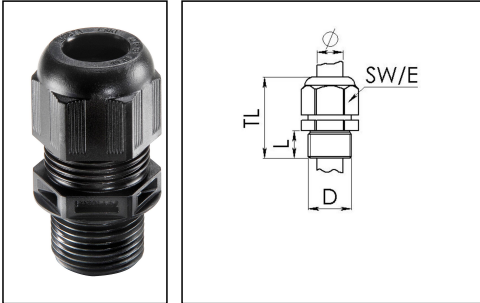

ESKV-L 32 BK

Cable gland, polyamide, M32, RAL 9005 with long thread

Products may differ in size, colour and appearance to those shown. If you require further information or customisation, please contact us directly.

Material cable gland	Polyamide
Material sealing gasket	EPDM
Protection class	IP69, IP68 (5 bar 30 min)
Temp. range min	-40 °C
Temp. range max	100 °C
Glow wire test	750 °C
Thread type	M
Ø Connection thread D	32
Lead	1,5
Length screw-in thread L	15 mm
Ø cable diameter min	13 mm
Ø cable diameter max	21 mm
Key width SW	36 mm
Collar diameter (E)	40 mm
Total length TL	45 mm - 54 mm
Type of cable anchorage	A
Install. torques fitting	15 N m
Install. torques fitting/EADR	4 N m
Install. torques cap nut	4 N m
Impact category	4
Product Color	RAL 9005
Type	ESKV-L 32 BK
Order no. RAL 9005	10066504
Packing unit	25
EAN number	4007685665049