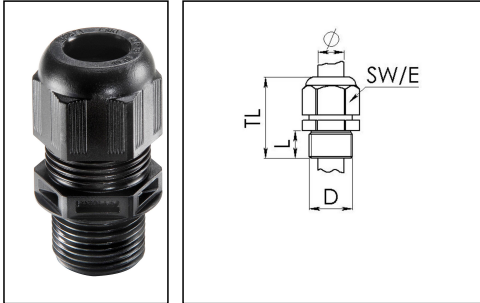

## ESKV-L 40 BK

Cable gland, polyamide, M40, RAL 9005 with long thread

Products may differ in size, colour and appearance to those shown. If you require further information or customisation, please contact us directly.

<b>Material cable gland</b>	Polyamide
<b>Material sealing gasket</b>	EPDM
<b>Protection class</b>	IP69, IP68 (5 bar 30 min)
<b>Temp. range min</b>	-40 °C
<b>Temp. range max</b>	100 °C
<b>Glow wire test</b>	750 °C
<b>Thread type</b>	M
<b>Ø Connection thread D</b>	40
<b>Lead</b>	1,5
<b>Length screw-in thread L</b>	18 mm
<b>Ø cable diameter min</b>	16 mm
<b>Ø cable diameter max</b>	28 mm
<b>Key width SW</b>	46 mm
<b>Collar diameter (E)</b>	51 mm
<b>Total length TL</b>	58 mm - 71 mm
<b>Type of cable anchorage</b>	A
<b>Install. torques fitting</b>	20 N m
<b>Install. torques cap nut</b>	20 N m
<b>Impact category</b>	4
<b>Equipment</b>	Incl. connection thread gasket
<b>Product Color</b>	RAL 9005
<b>Type</b>	ESKV-L 40 BK
<b>Order no. RAL 9005</b>	10066505
<b>Packing unit</b>	10
<b>EAN number</b>	4007685665056