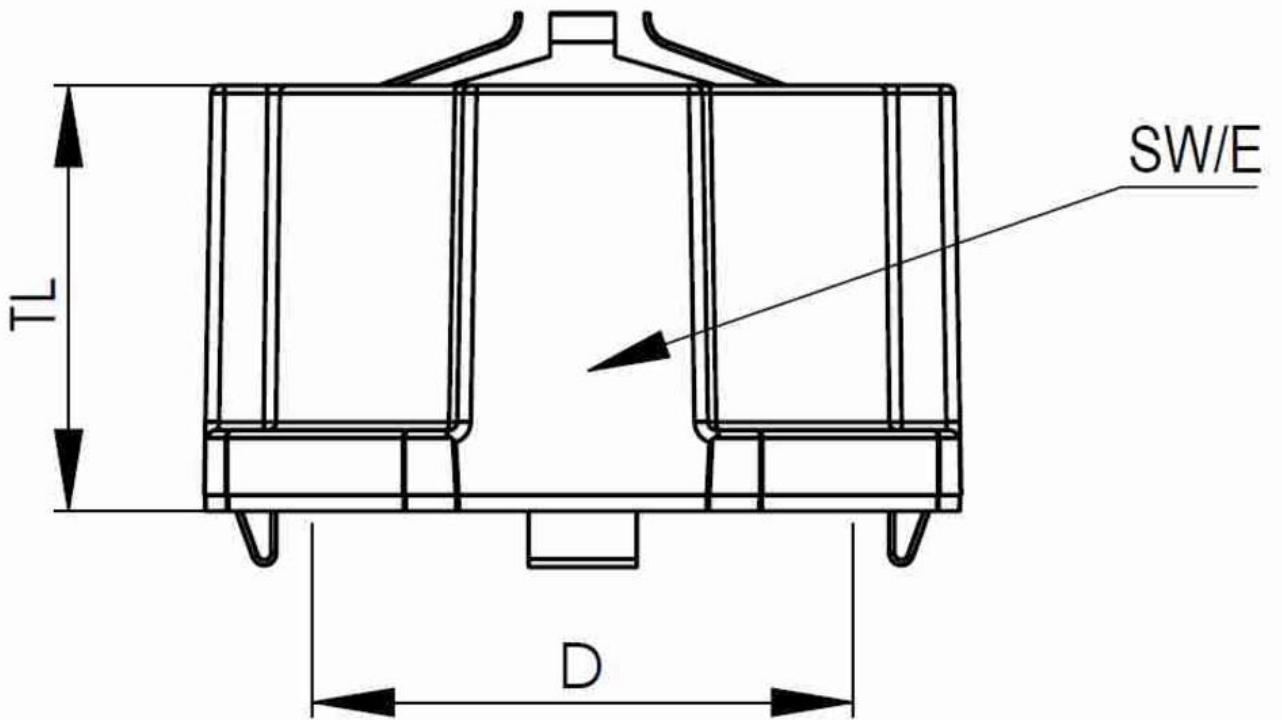

Your Contact:

WISKA Hoppmann GmbH

Kisdorfer Weg 28 · 24568 Kaltenkirchen · Germany

☎ +49-4191-508-0 · 📠 +49-4191-508-209

contact@wiska.de · www.wiska.com