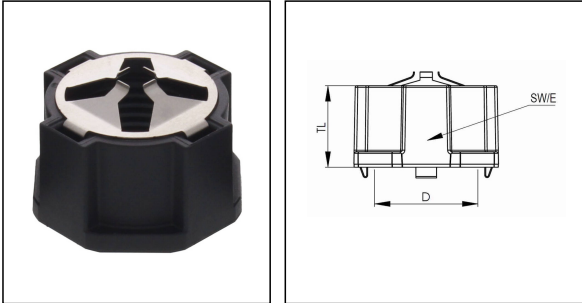

MagikNUT 20 BK

Products may differ in size, colour and appearance to those shown. If you require further information or customisation, please contact us directly.

Material	Polyamide, Stainless steel
Temp. range min	-40 °C
Temp. range max	100 °C
Thread type	M
Ø Connection thread D	20
Lead	1,5
Total length TL	15,8 mm
Key width SW	28 mm
Collar diameter (E)	30 mm
Cable Ø shield external	5 mm - 12 mm
Product Color	RAL 9005
Order no. RAL 9005	10111061
Type	MagikNUT 20 BK
Packing unit	25
ETIM-Classification	EC000940