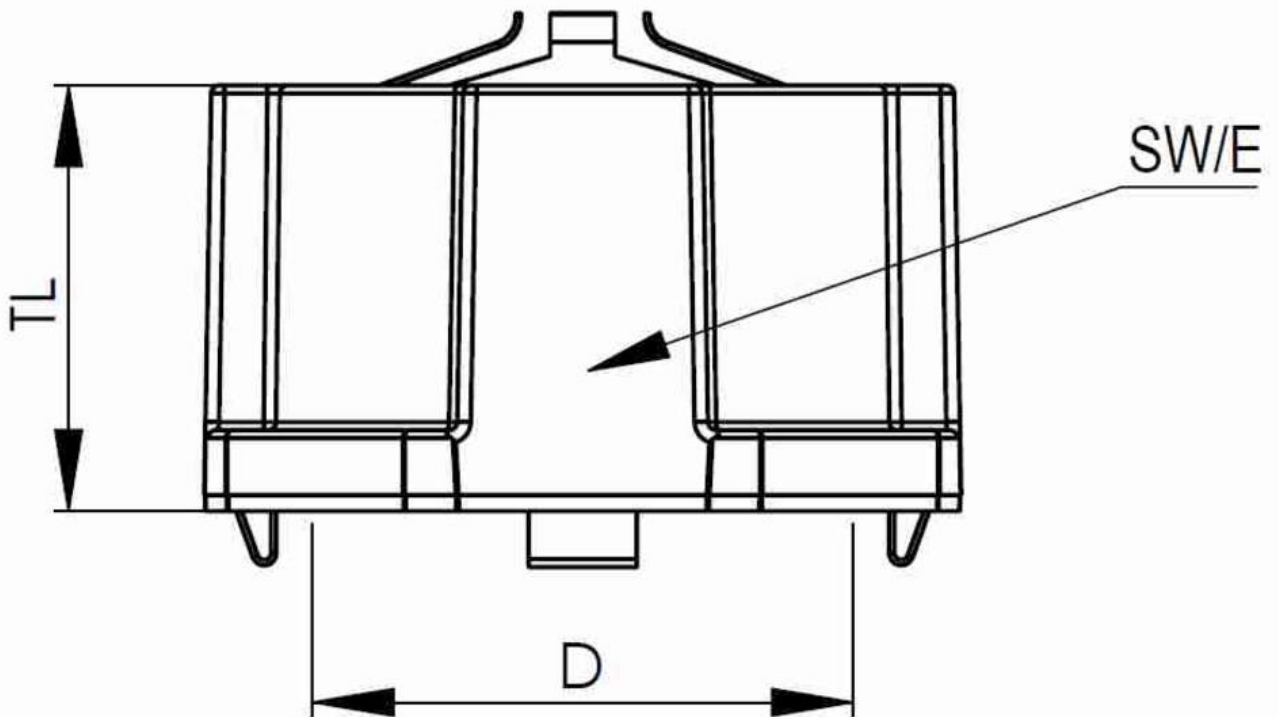

Your Contact:

WISKA Hoppmann GmbH

Kisdorfer Weg 28 · 24568 Kaltenkirchen · Germany

☎ +49-4191-508-0 · 📠 +49-4191-508-209

contact@wiska.de · www.wiska.com