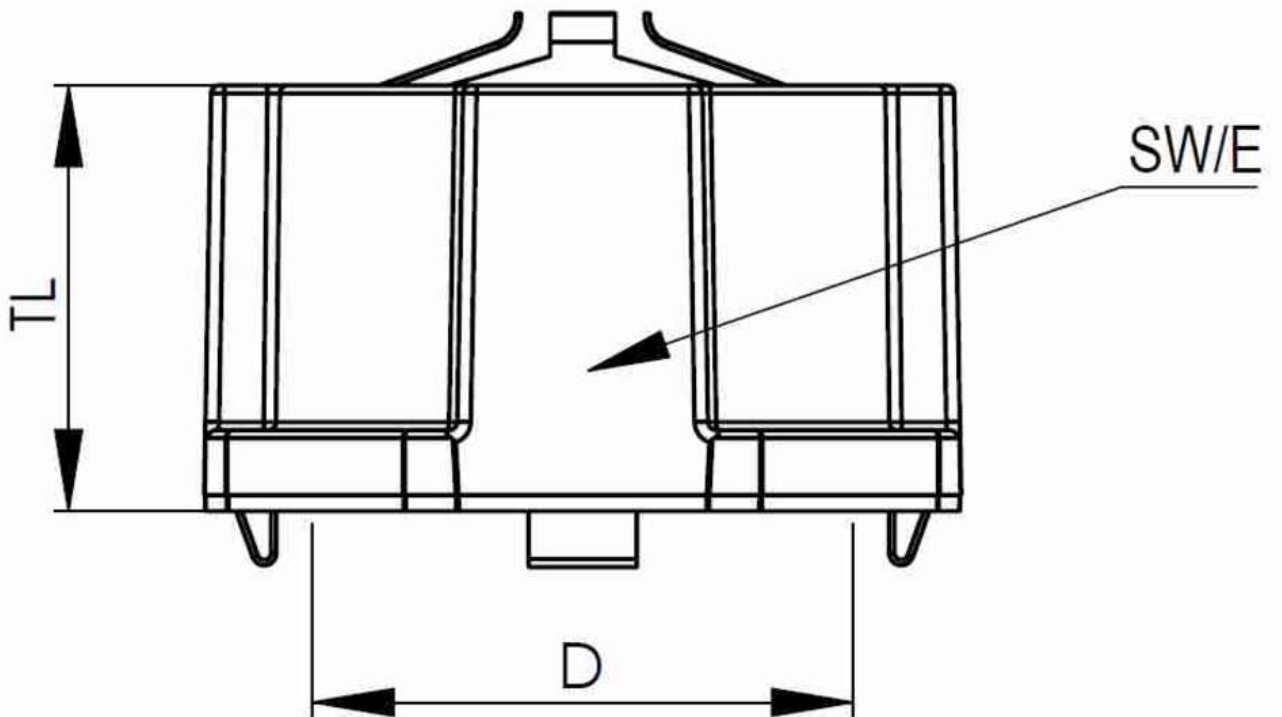

Your Contact:

WISKA Hoppmann GmbH

Kisdorfer Weg 28 · 24568 Kaltenkirchen · Germany

☎ +49-4191-508-0 · 📠 +49-4191-508-209

contact@wiska.de · www.wiska.com