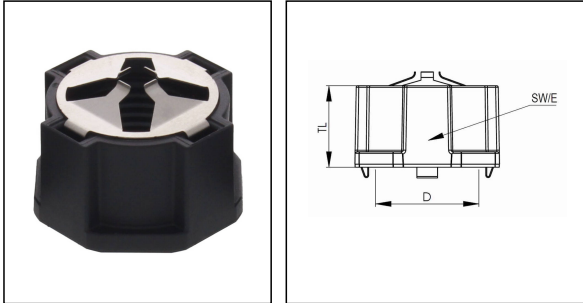

MagikNUT 25 BK

Products may differ in size, colour and appearance to those shown. If you require further information or customisation, please contact us directly.

Material	Polyamide, Stainless steel
Temp. range min	-40 °C
Temp. range max	100 °C
Thread type	M
Ø Connection thread D	25
Lead	1,5
Total length TL	15,8 mm
Key width SW	33 mm
Collar diameter (E)	35 mm
Cable Ø shield external	7,5 mm - 15,5 mm
Product Color	RAL 9005
Order no. RAL 9005	10111062
Type	MagikNUT 25 BK
Packing unit	25
ETIM-Classification	EC000940