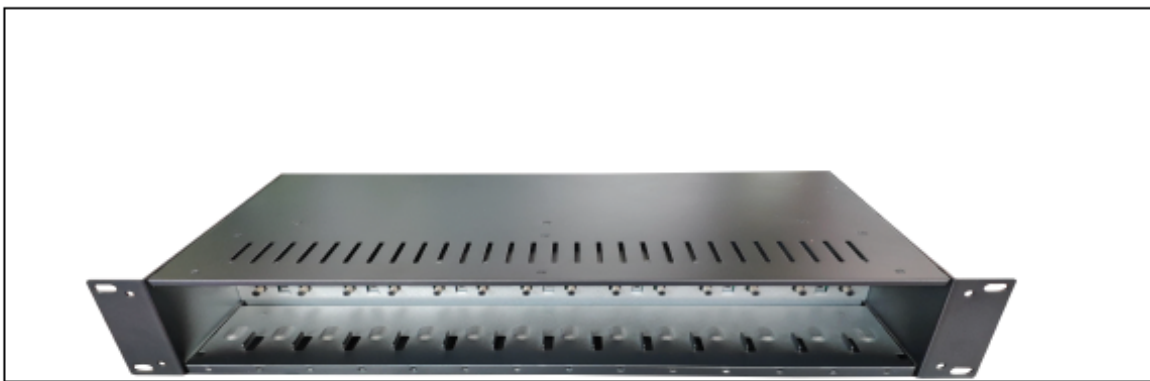

## Media converter Chassis 19" 14 slot - 2xpower supply 230V ES1914-220V

### Anvendelse

En samlet strømforsyning for alle mediekonverterere. Plug-and-Play designet gør chassiset, nemt at arbejde med. Kan indeholde op til 14 stk. Understøtter 100Mbps, 1000Mbps og 10Gps samtidigt.

### Specifikation

Opsætning: 19"

Materiale: Pulverlakeret stål

Farve: Sort

Højde: 2 HE

Dimension: B485 x D238 x H90mm

Strømforsyning: 230V AC / 48V DC

Drift: Hot-swappable / Plug-and-play

## 14 Port Chasis

The 14-slot bench top Media converter rack is a centralized power-supply conversion center in the equipment room. It uses centralized power supply for main and backup power supplies and can be automatically switched. It has 14 modules and has a variety of modules. Work and hot swap, configuration flexibility, greatly facilitates user management.