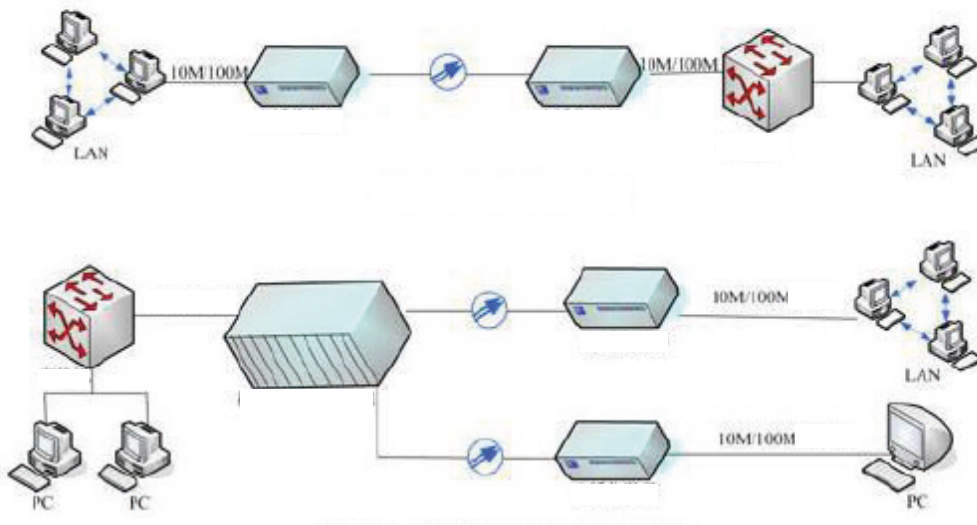

### Anvendelse

En samlet strømforsyning for alle mediekonverterere. Plug-and-Play designet gør chassiset, nemt at arbejde med. Kan indeholde op til 14 stk. Understøtter 100Mbps, 1000Mbps og 10Gps samtidigt.

### Specifikation

Opsætning: 19"

Materiale: Pulverlakeret stål

Farve: Sort

Højde: 2 HE

Dimension: B485 x D238 x H90mm

Strømforsyning: 230V AC / 48V DC

Drift: Hot-swappable / Plug-and-play

## 14 Port Chasis

The 14-slot bench top Media converter rack is a centralized power-supply conversion center in the equipment room. It uses centralized power supply for main and backup power supplies and can be automatically switched. It has 14 modules and has a variety of modules. Work and hot swap, configuration flexibility, greatly facilitates user management.