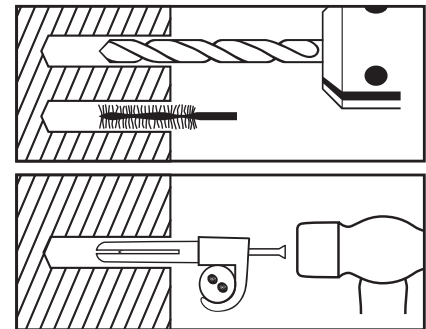

TECHNICAL DATA SHEET

PLUGS CLIPS, ROUND LEAD

tillex®

MADE IN DENMARK SINCE 1954

Plastmaterial: High impact elastic polypropylene - halogen free and UV-stabilized.
Nail: Hardened steel nails, Corrosion Class C4.
 Can be installed both indoors and outdoors.

INSTALLATION

- For installation on flat surfaces.
- Drill hole with 5.5-6 mm drill, mount plugs clip and hit the nail in.
- Suitable for brick and concrete.

DIMENSIONS

PRODUCT RANGE (BOXES)

| Ref. nr. | Type | Nail. mm | Colour | Dim.L mm | Dim.B mm | Dim.H mm | Dim.A mm | Dim.C mm | Dim.D mm | Dim.O mm | Drill Ø, mm | QTY box |
|----------|------------|----------|--------|----------|----------|----------|----------|----------|----------|----------|-------------|---------|
| 102224 | PC 8-12 G | 2,0x35 | grey | 15,2 | 9,8 | 11,0 | 20,7 | 6,5 | 7,5 | 8,0 | 5,5-6 mm | 100 |
| 102217 | PC 8-12 W | 2,0x35 | white | 15,2 | 9,8 | 11,0 | 20,7 | 6,5 | 7,5 | 8,0 | 5,5-6 mm | 100 |
| 104228 | PC 10-14 G | 2,0x35 | grey | 16,7 | 11,3 | 12,6 | 20,7 | 7,5 | 9,0 | 9,5 | 5,5-6 mm | 100 |
| 104211 | PC 10-14 W | 2,0x35 | white | 16,7 | 11,3 | 12,6 | 20,7 | 7,5 | 9,0 | 9,5 | 5,5-6 mm | 100 |
| 106222 | PC 14-18 G | 2,5x40 | grey | 21,3 | 14,9 | 20,0 | 20,9 | 10,0 | 12,0 | 16,0 | 5,5-6 mm | 100 |
| 106215 | PC 14-18 W | 2,5x40 | white | 21,3 | 14,9 | 20,0 | 20,9 | 10,0 | 12,0 | 16,0 | 5,5-6 mm | 100 |
| 108233 | PC 18-22 G | 2,5x40 | grey | 25,9 | 13,7 | 22,6 | 21,0 | 12,0 | 17,0 | 19,0 | 5,5-6 mm | 50 |
| 108202 | PC 18-22 W | 2,5x40 | white | 25,9 | 13,7 | 22,6 | 21,0 | 12,0 | 17,0 | 19,0 | 5,5-6 mm | 50 |