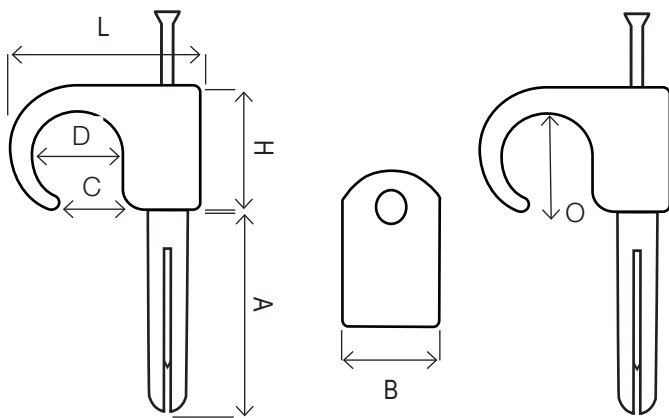

TECHNICAL DATA SHEET

PLUGS CLIPS, ROUND LEAD

tillex®

MADE IN DENMARK SINCE 1954

Plastmaterial: High impact elastic polypropylene - halogen free and UV-stabilized.
Nail: Hardened steel nails, Corrosion Class C4.
 Can be installed both indoors and outdoors.

INSTALLATION

- For installation on flat surfaces.
- Drill hole with 5.5-6 mm drill, mount plugs clip and hit the nail in.
- Suitable for brick and concrete.

DIMENSIONS

PRODUCT RANGE (BOXES)

| Ref. nr. | Type | Nail. mm | Colour | Dim.L mm | Dim.B mm | Dim.H mm | Dim.A mm | Dim.C mm | Dim.D mm | Dim.O mm | Drill Ø, mm | QTY box |
|----------|------------|----------|--------|----------|----------|----------|----------|----------|----------|----------|-------------|---------|
| 102224 | PC 8-12 G | 2,0x35 | grey | 15,2 | 9,8 | 11,0 | 20,7 | 6,5 | 7,5 | 8,0 | 5,5-6 mm | 100 |
| 102217 | PC 8-12 W | 2,0x35 | white | 15,2 | 9,8 | 11,0 | 20,7 | 6,5 | 7,5 | 8,0 | 5,5-6 mm | 100 |
| 104228 | PC 10-14 G | 2,0x35 | grey | 16,7 | 11,3 | 12,6 | 20,7 | 7,5 | 9,0 | 9,5 | 5,5-6 mm | 100 |
| 104211 | PC 10-14 W | 2,0x35 | white | 16,7 | 11,3 | 12,6 | 20,7 | 7,5 | 9,0 | 9,5 | 5,5-6 mm | 100 |
| 106222 | PC 14-18 G | 2,5x40 | grey | 21,3 | 14,9 | 20,0 | 20,9 | 10,0 | 12,0 | 16,0 | 5,5-6 mm | 100 |
| 106215 | PC 14-18 W | 2,5x40 | white | 21,3 | 14,9 | 20,0 | 20,9 | 10,0 | 12,0 | 16,0 | 5,5-6 mm | 100 |
| 108233 | PC 18-22 G | 2,5x40 | grey | 25,9 | 13,7 | 22,6 | 21,0 | 12,0 | 17,0 | 19,0 | 5,5-6 mm | 50 |
| 108202 | PC 18-22 W | 2,5x40 | white | 25,9 | 13,7 | 22,6 | 21,0 | 12,0 | 17,0 | 19,0 | 5,5-6 mm | 50 |