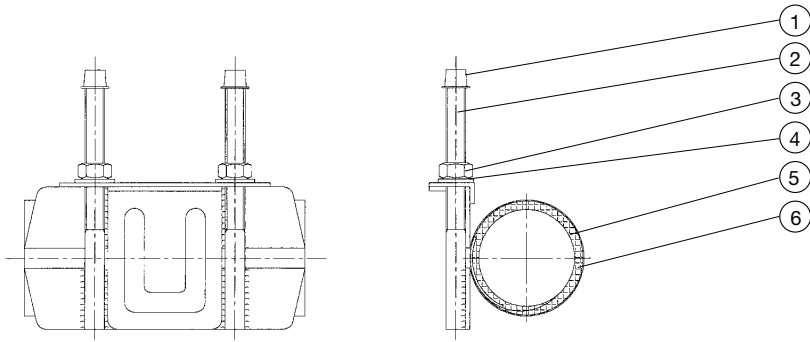

Component list

1. Protection cap
2. Bolt
3. Nut
4. Washer
5. Gasket
6. Clamp

Reference nos. and dimensions

AVK ref. nos.	L mm	T mm
729-2052-100510	100	48-52
729-2052-110510	150	48-52
729-2052-120510	200	48-52
729-2052-130510	250	48-52
729-2052-140510	300	48-52
729-2052-150510	400	48-52
729-2058-100510	100	54-58
729-2058-110510	150	54-58
729-2058-120510	200	54-58
729-2058-130510	250	54-58
729-2058-140510	300	54-58
729-2058-150510	400	54-58
729-2067-100510	100	60-67
729-2067-110510	150	60-67
729-2067-120510	200	60-67
729-2067-140510	300	60-67
729-2067-150510	400	60-67
729-2067-160510	500	60-67
729-2074-100510	100	67-74
729-2074-110510	150	67-74
729-2074-120510	200	67-74
729-2074-130510	250	67-74
729-2074-140510	300	67-74
729-2074-150510	400	67-74
729-2074-160510	500	67-74
729-2077-100510	100	70-77
729-2077-110510	150	70-77
729-2077-120510	200	70-77
729-2077-130510	250	70-77
729-2077-140510	300	70-77
729-2077-150510	400	70-77
729-2077-160510	500	70-77
729-2080-100510	100	73-80
729-2080-110510	150	73-80
729-2080-120510	200	73-80
729-2080-130510	250	73-80
729-2080-140510	300	73-80
729-2080-150510	400	73-80
729-2080-160510	500	73-80
729-2083-100510	100	76-83
729-2083-110510	150	76-83
729-2083-120510	200	76-83
729-2083-130510	250	76-83
729-2083-140510	300	76-83
729-2083-150510	400	76-83
729-2083-160510	500	76-83
729-2089-100510	100	82-89
729-2089-110510	150	82-89
729-2089-120510	200	82-89
729-2089-130510	250	82-89
729-2089-140510	300	82-89
729-2089-150510	400	82-89
729-2089-160510	500	82-89
729-2094-100510	100	87-94
729-2094-110510	150	87-94
729-2094-120510	200	87-94
729-2094-130510	250	87-94
729-2094-140510	300	87-94
729-2094-150510	400	87-94
729-2094-160510	500	87-94
729-2098-100510	100	91-98
729-2098-110510	150	91-98
729-2098-120510	200	91-98
729-2098-130510	250	91-98
729-2098-140510	300	91-98
729-2098-150510	400	91-98
729-2098-160510	500	91-98
729-2102-100510	100	95-102
729-2102-110510	150	95-102
729-2102-120510	200	95-102
729-2102-130510	250	95-102
729-2102-140510	300	95-102
729-2102-150510	400	95-102
729-2102-160510	500	95-102
729-2108-100510	100	98-108
729-2108-110510	150	98-108
729-2108-120510	200	98-108
729-2108-130510	250	98-108
729-2108-140510	300	98-108
729-2108-150510	400	98-108
729-2108-160510	500	98-108
729-2112-100510	100	102-112
729-2112-110510	150	102-112
729-2112-120510	200	102-112