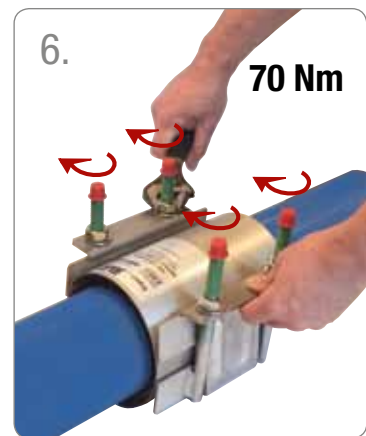

REPAIR CLAMP TYPE FS20

Mounting instruction / Montagevejledning
Einbauanleitung / Instruction de montage

SERIES 729/20

Repair clamp FS20 series 729/20

Ref. No.: XXXXXXXXXX

CHECK !

www.avkvalves.eu

Expect... **AVK**