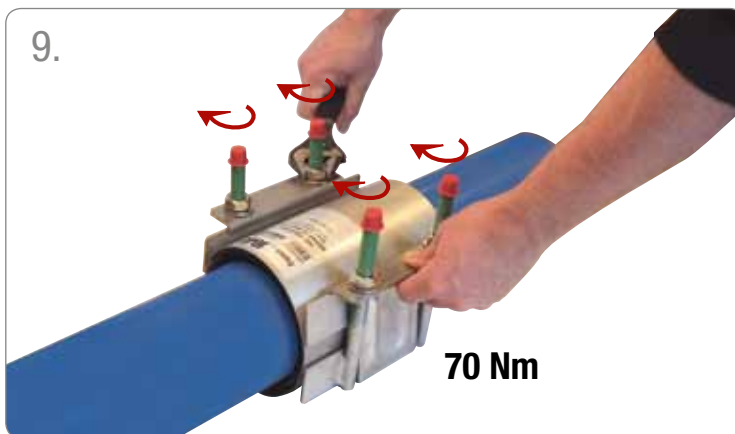

REPAIR CLAMP TYPE FS20

Mounting instruction / Montagevejledning
Einbauanleitung / Instruction de montage

SERIES 729/20

Repair clamp FS20 series 729/20

Ref. No.: XXXXXXXXXX

CHECK !

www.avkvalves.eu

Expect... **AVK**