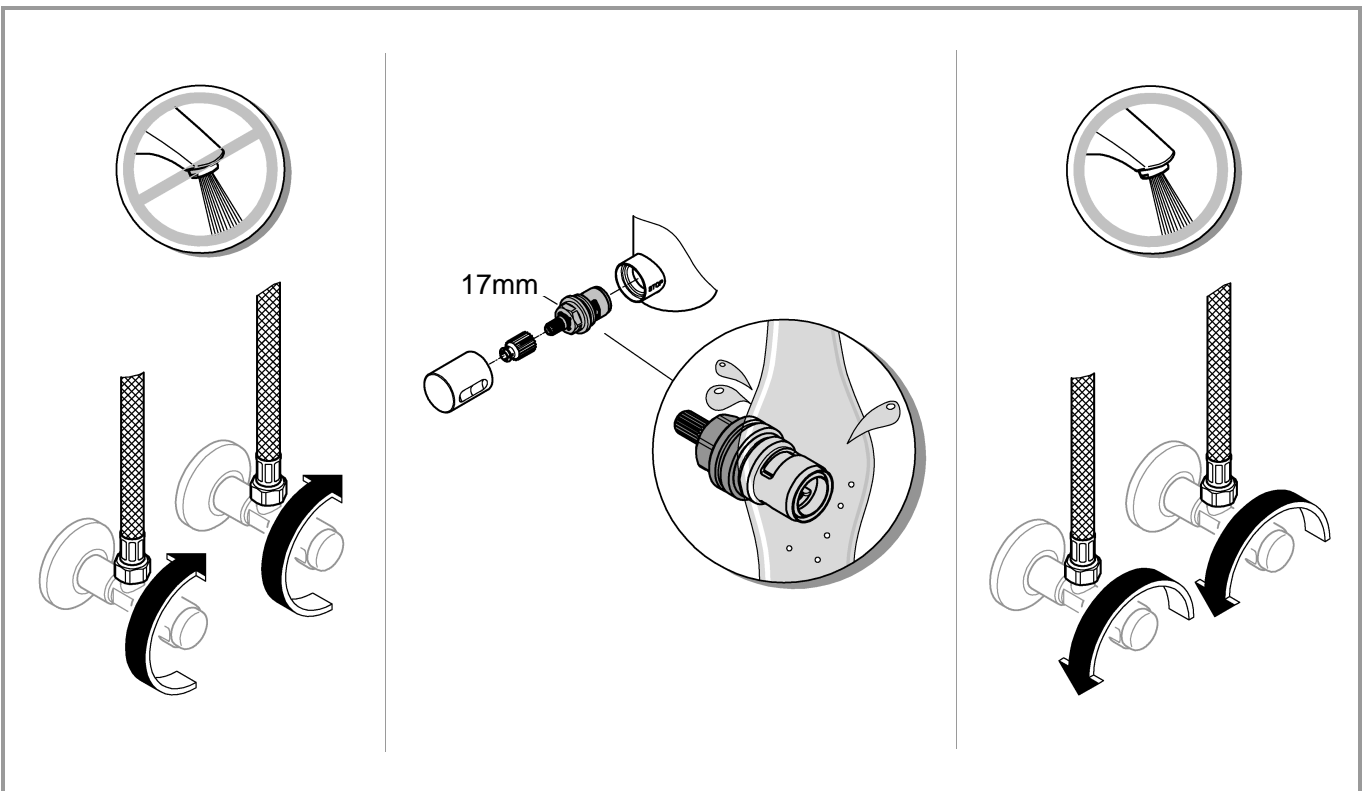

3 bar:	
15 l/min	

A series of horizontal lines for writing, consisting of 24 evenly spaced lines extending across the width of the page.

Pure Freude an Wasser

GROHE

D

+49 571 3989 333
impressum@grohe.de

A

+43 1 68060
info-at@grohe.com