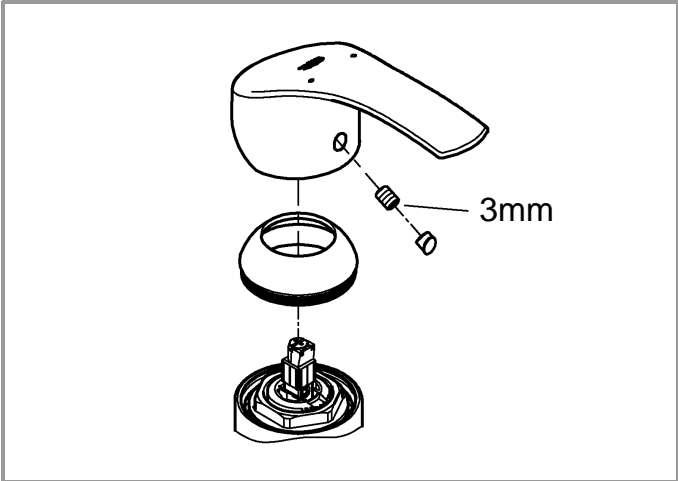

3 bar:	
15 l/min	

A series of horizontal lines for writing, consisting of 24 evenly spaced lines extending across the width of the page.

Pure Freude an Wasser

GROHE

D

+49 571 3989 333
impressum@grohe.de

A

+43 1 68060
info-at@grohe.com