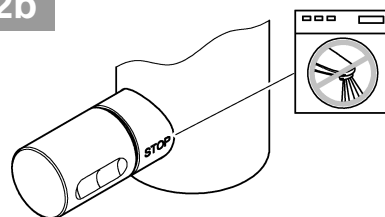

3

4

5

1a

3 bar	
30 260	8 l/min
33 281	15 l/min

1b

2b

1c

3 bar:	
15 l/min