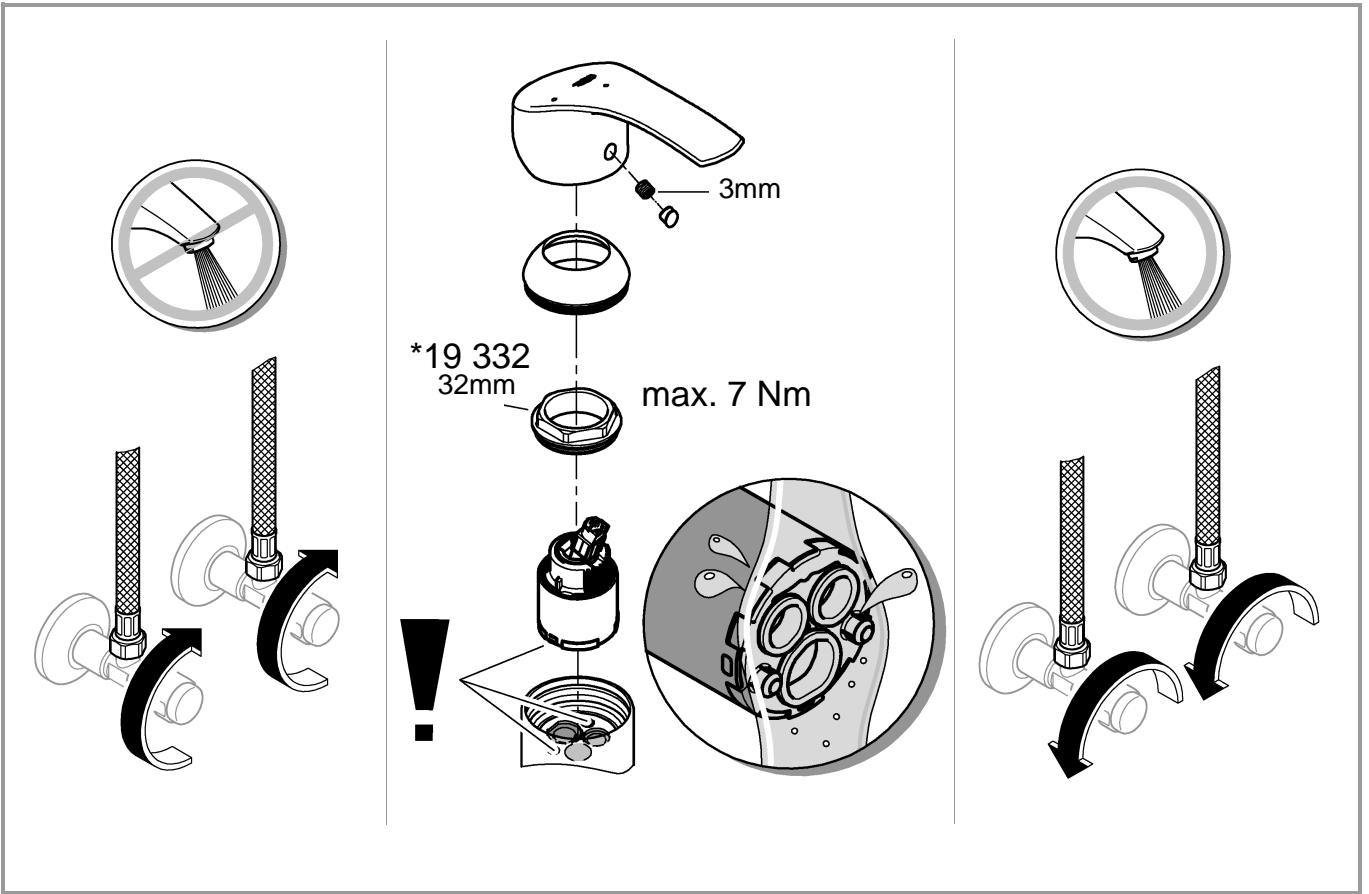

3 bar:	
15 l/min	

A series of horizontal lines for writing, consisting of 24 evenly spaced lines extending across the width of the page.

Pure Freude an Wasser

GROHE

D

+49 571 3989 333
impressum@grohe.de

A

+43 1 68060
info-at@grohe.com