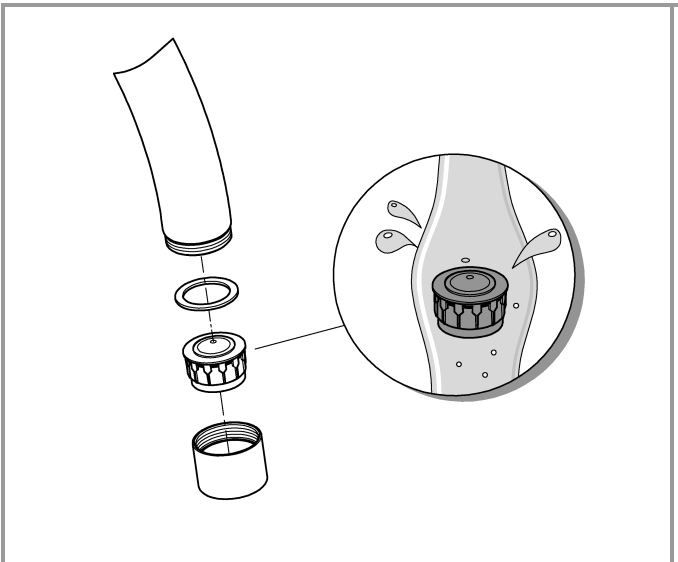

3 bar:	
15 l/min	

A series of horizontal lines for writing, consisting of 24 evenly spaced lines extending across the width of the page.

Pure Freude an Wasser

GROHE

D

+49 571 3989 333
impressum@grohe.de

A

+43 1 68060
info-at@grohe.com