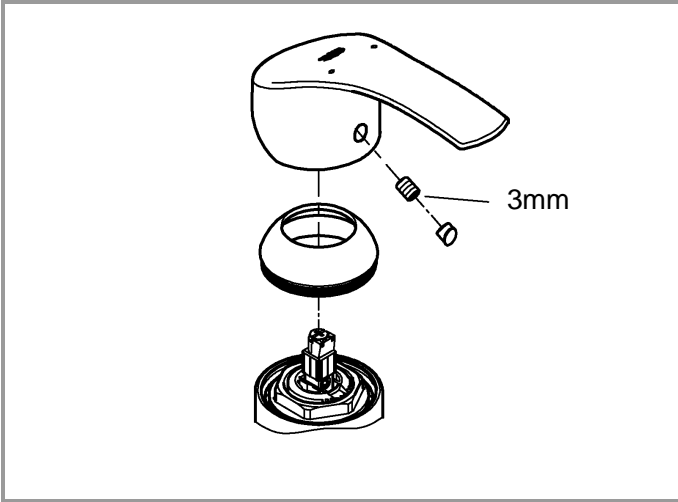

3 bar:	
15 l/min	

A series of horizontal lines for writing, consisting of 24 evenly spaced lines extending across the width of the page.

Pure Freude an Wasser

GROHE

D

+49 571 3989 333
impressum@grohe.de

A

+43 1 68060
info-at@grohe.com