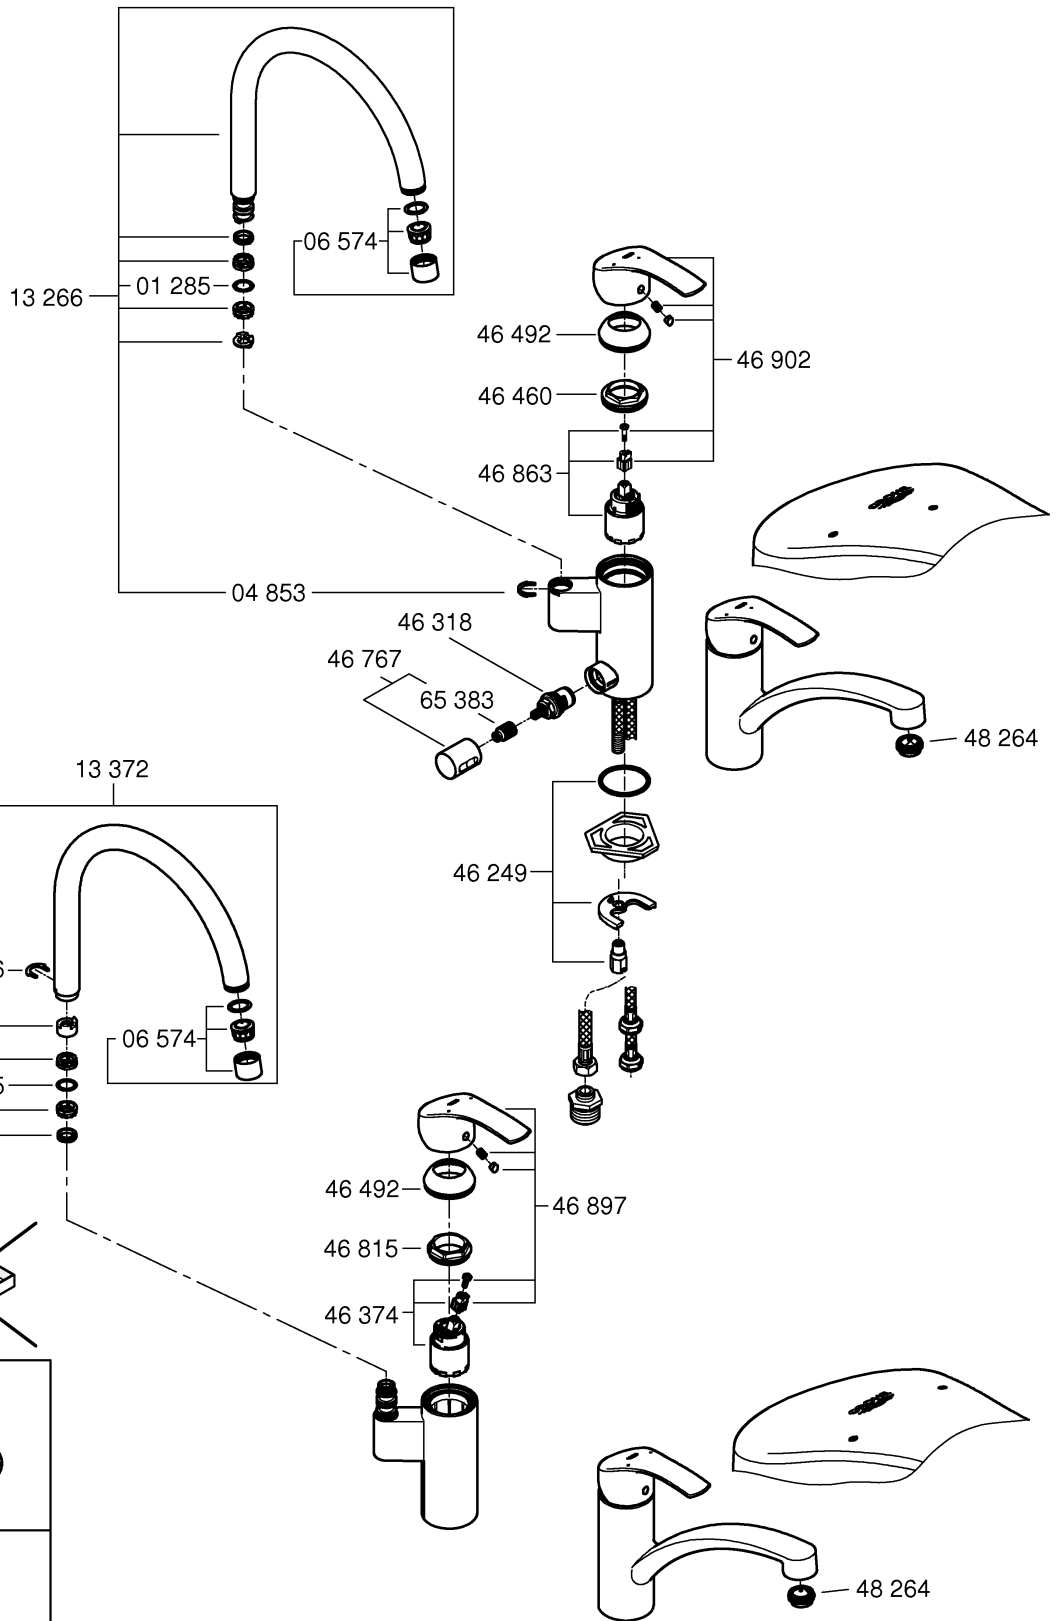

3 bar:	
15 l/min	

A series of horizontal lines for writing, consisting of 24 evenly spaced lines extending across the width of the page.

Pure Freude an Wasser

GROHE

D

+49 571 3989 333
impressum@grohe.de

A

+43 1 68060
info-at@grohe.com