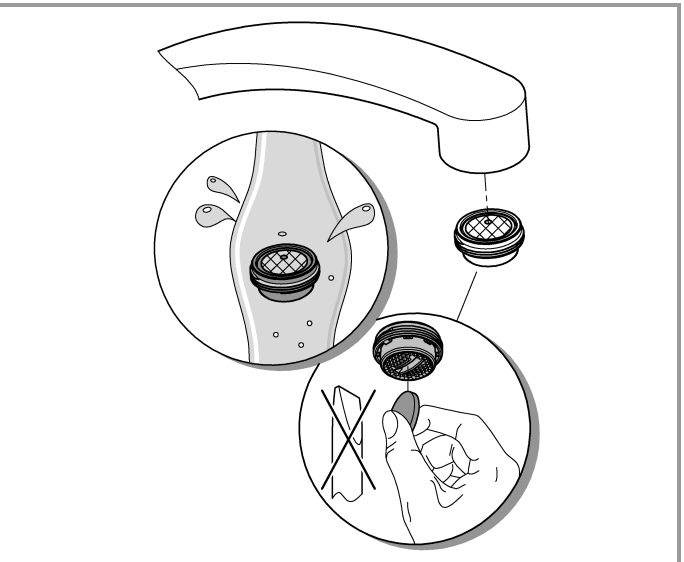

3 bar:	
15 l/min	

A series of horizontal lines for writing, consisting of 24 evenly spaced lines extending across the width of the page.

Pure Freude an Wasser

GROHE

D

+49 571 3989 333
impressum@grohe.de

A

+43 1 68060
info-at@grohe.com