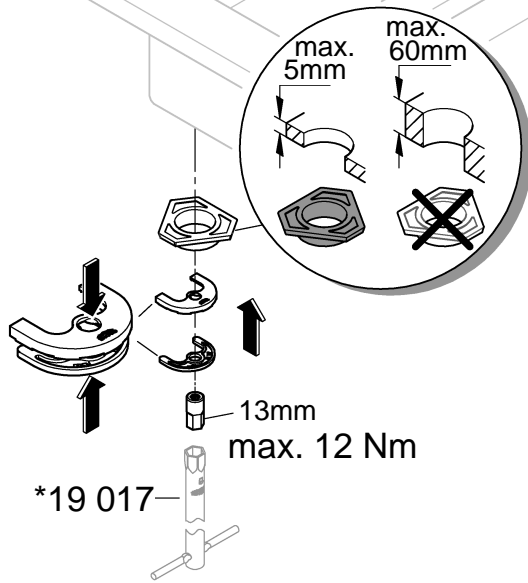

3

4

5

1a

3 bar	
30 260	8 l/min
33 281	15 l/min

1b

2b

1c

3 bar:	
15 l/min