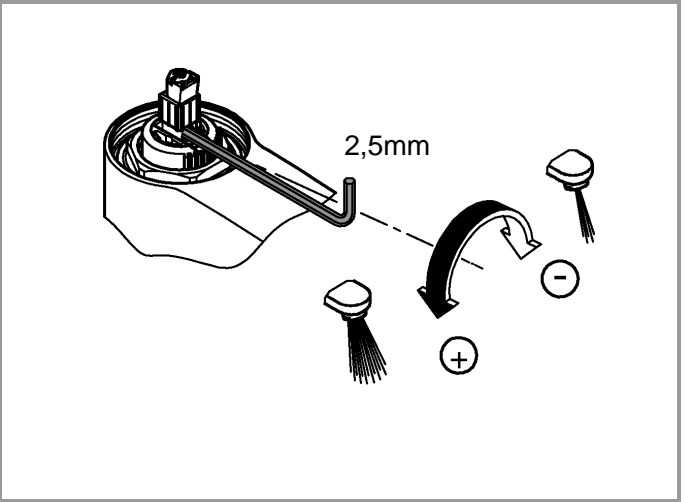

3 bar:	
15 l/min	

A series of horizontal lines for writing, consisting of 24 evenly spaced lines extending across the width of the page.

Pure Freude an Wasser

GROHE

D

+49 571 3989 333
impressum@grohe.de

A

+43 1 68060
info-at@grohe.com