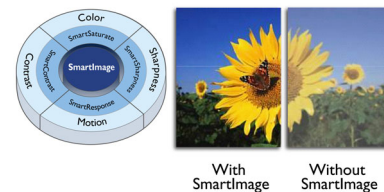

SmartImage

SmartImage is an exclusive leading edge Philips technology that analyses the content displayed on your screen and optimises your display performance. This user-friendly interface allows you to select various modes, like Office, Photo, Movie, Game, Economy etc., to fit the application in use. Based on the selection, SmartImage dynamically optimises the contrast, colour saturation and sharpness of images and videos for ultimate display performance. The Economy mode option

offers you major power savings. All in real time at the touch of a single button!