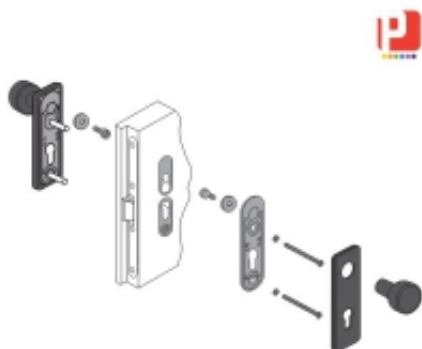

FIRE HANDLE: DOUBLE KNOB

DESCRIPTION	
MATERIAL	POLYPROPYLENE AND STEEL
COLOR	BLACK
NOTE	

CODE	SHAPE	COLOR	CERTIFICATION
MANTF8-RT-N	Rettangolare / Rectangular	Nero / Black	NO
MANTF8-OV-X	Ovale / Oval	Nero / Black	NO