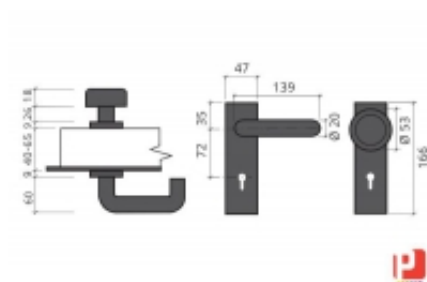

FIRE HANDLE: KNOB AND HANDLE

DESCRIPTION	
MATERIAL	POLYPROPYLENE AND STEEL
COLOR	BLACK, INOX
NOTE	CERTIFICATIONS MPA NRW - EN 1906 - DIN 18273

CODE	SHAPE	COLOR	CERTIFICATION
MANTF6-RT-N	Rettangolare / Rectangular	Nero / Black	NO
MANTF6-OV-N	Ovale / Oval	Nero / Black	NO
MANTF6-RT-CE	Rettangolare / Rectangular	Nero / Black	SI / YES
MANTF6-OV-N-CE	Ovale / Oval	Nero / Black	SI / YES
MANTF6-OV-X	Ovale / Oval	Inox	NO