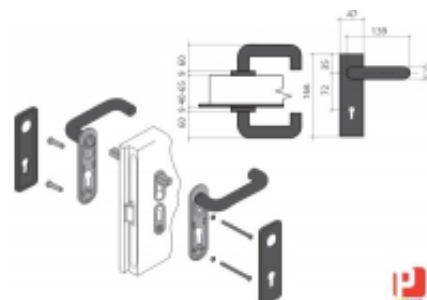

COLORED DOUBLE HANDLE PASSIVE FIRE PROTECTION

DESCRIPTION	
MATERIAL	NYLON + STEEL
COLOR	YELLOW, RED, ANTIQUE GOLD, DARK GREY, PEARL, WHITE, BLUE
NOTE	

CODE	SHAPE	COLOR	CERTIFICATION
MANTF1-C-OV-GI	Ovale / Oval	Giallo / Yellow	NO
MANTF1-C-OV-RO	Ovale / Oval	Rosso / Red	NO
MANTF1-C-OV-OA	Ovale / Oval	Oro Antico / Antique Gold	NO
MANTF1-C-OV-GR	Ovale / Oval	Grigio Scuro / Dark Grey	NO
MANTF1-C-OV-PE	Ovale / Oval	Perla / Pearl	NO
MANTF1-C-OV-BI	Ovale / Oval	Bianco / White	NO
MANTF1-C-OV-BL	Ovale / Oval	Blu / Blue	NO