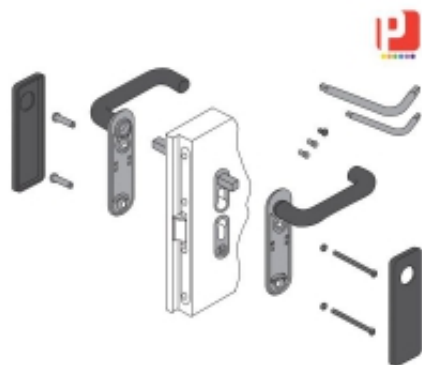

## FIRE HANDLE: DOUBLE HANDLE

DESCRIPTION	
<b>MATERIAL</b>	POLYPROPYLENE AND STEEL
<b>COLOR</b>	BLACK, GRAY, INOX
<b>NOTE</b>	CERTIFICATIONS MPA NRW - EN 1906 - DIN 18273

CODE	SHAPE	COLOR	CERTIFICATION
MANTF1-RT-N	Rettangolare / Rectangular	Nero / Black	NO
MANTF1-OV-N	Ovale / Oval	Nero / Black	NO
MANTF1-RT-N-CE	Rettangolare / Rectangular	Nero / Black	SI / YES
MANTF1-OV-N-CE	Ovale / Oval	Nero / Black	SI / YES
MANTF1-OV-GR-CE	Ovale / Oval	Grigio / Gray	SI / YES
MANTF1-OV-X	Ovale / Oval	Inox	NO

## FIRE HANDLE: DOUBLE HANDLE WITHOUT LOCK

DESCRIPTION	
<b>MATERIAL</b>	POLYPROPYLENE AND STEEL
<b>COLOR</b>	BLACK, INOX
<b>NOTE</b>	

CODE	SHAPE	COLOR	CERTIFICATION
MANTF3-RT-N	Rettangolare / Rectangular	Nero / Black	NO
MANTF3-OV-N	Ovale / Oval	Nero / Black	NO
MANTF3-OV-X	Ovale / Oval	Inox	NO