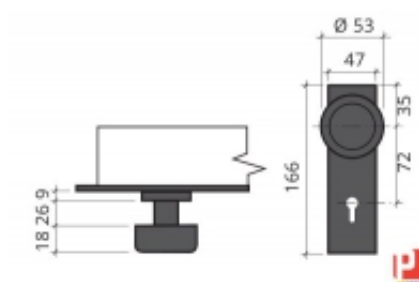

FIRE HANDLE: SINGLE KNOB

DESCRIPTION	
MATERIAL	POLYPROPYLENE AND STEEL
COLOR	BLACK, INOX
NOTE	

CODE	SHAPE	COLOR	CERTIFICATION
MANTF30-RT-N	Rettangolare / Rectangular	Nero / Black	NO
MANTF30-OV-N	Ovale / Oval	Nero / Black	NO
MANTF30-OV-X	Ovale / Oval	Inox	NO