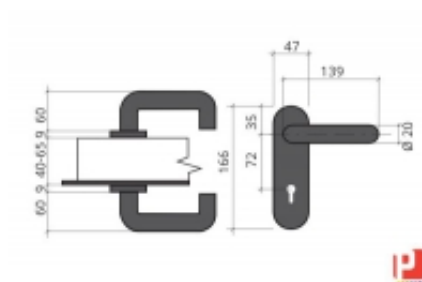

HANDLE WITH SPRING

DESCRIPTION	
MATERIAL	POLYPROPYLENE AND STEEL
COLOR	BLACK
NOTE	

CODE	SHAPE	COLOR	CERTIFICATION
MANTFM-OV-N	Ovale / Oval	Nero / Black	NO