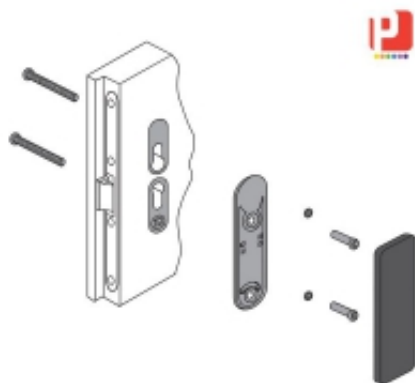

FIRE HANDLE: PLATE WITHOUT LOCK

DESCRIPTION	
MATERIAL	POLYPROPYLENE AND STEEL
COLOR	BLACK, INOX
NOTE	

CODE	SHAPE	COLOR	CERTIFICATION
MANTF36-RT-N	Rettangolare / Rectangular	Nero / Black	NO
MANTF36-OV-N	Ovale / Oval	Nero / Black	NO
MANTF36-OV-X	Ovale / Oval	Inox	NO