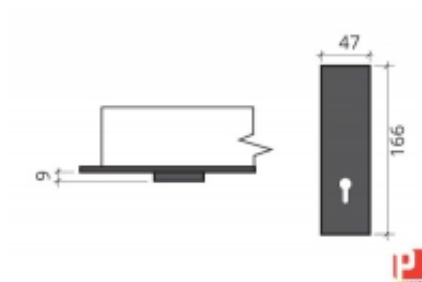

## FIRE HANDLE: PLATE WITH LOCK

DESCRIPTION	
<b>MATERIAL</b>	POLYPROPYLENE AND STEEL
<b>COLOR</b>	BLACK, INOX
<b>NOTE</b>	

CODE	SHAPE	COLOR	CERTIFICATION
MANTF34-RT-N	Rettangolare / Rectangular	Nero / Black	NO
MANTF34-OV-N	Ovale / Oval	Nero / Black	NO
MANTF34-OV-X	Ovale / Oval	Inox	NO