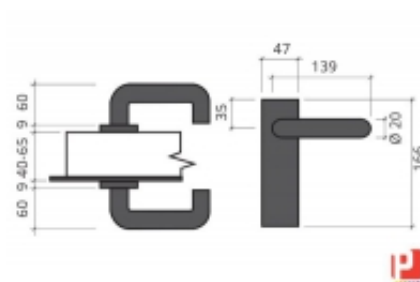

FIRE HANDLE: DOUBLE HANDLE WITHOUT LOCK

DESCRIPTION	
MATERIAL	POLYPROPYLENE AND STEEL
COLOR	BLACK, INOX
NOTE	

CODE	SHAPE	COLOR	CERTIFICATION
MANTF3-RT-N	Rettangolare / Rectangular	Nero / Black	NO
MANTF3-OV-N	Ovale / Oval	Nero / Black	NO
MANTF3-OV-X	Ovale / Oval	Inox	NO