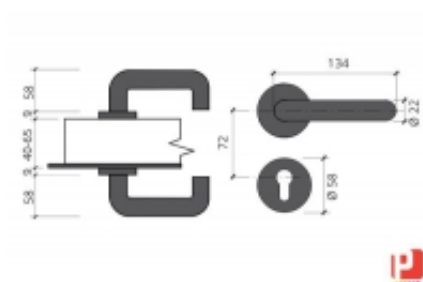

## HANDLE WITH ROUND LOCK SHIELD

DESCRIPTION	
<b>MATERIAL</b>	POLYPROPYLENE AND STEEL
<b>COLOR</b>	BLACK
<b>NOTE</b>	

CODE	SHAPE	COLOR	CERTIFICATION	TYPE
MANTFR-TO-N	Rotondo / Round	Nero / Black	NO	Doppia maniglia Double handle
MANTFR1/2-TO-N	Rotondo / Round	Nero / Black	NO	Mezza maniglia (quadro 85mm) Half handle (85 mm spindle)