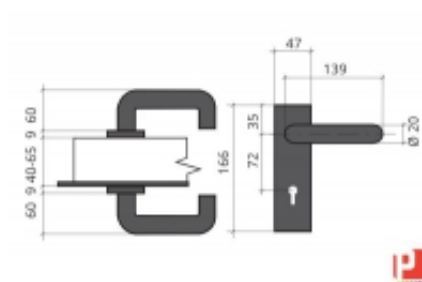

## FIRE HANDLE: DOUBLE HANDLE

DESCRIPTION	
<b>MATERIAL</b>	POLYPROPYLENE AND STEEL
<b>COLOR</b>	BLACK, GRAY, INOX
<b>NOTE</b>	CERTIFICATIONS MPA NRW - EN 1906 - DIN 18273

CODE	SHAPE	COLOR	CERTIFICATION
MANTF1-RT-N	Rettangolare / Rectangular	Nero / Black	NO
MANTF1-OV-N	Ovale / Oval	Nero / Black	NO
MANTF1-RT-N-CE	Rettangolare / Rectangular	Nero / Black	SI / YES
MANTF1-OV-N-CE	Ovale / Oval	Nero / Black	SI / YES
MANTF1-OV-GR-CE	Ovale / Oval	Grigio / Gray	SI / YES
MANTF1-OV-X	Ovale / Oval	Inox	NO