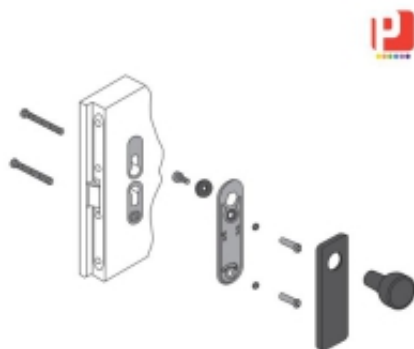

FIRE HANDLE: KNOB WITHOUT LOCK

DESCRIPTION	
MATERIAL	POLYPROPYLENE AND STEEL
COLOR	BLACK, INOX
NOTE	

CODE	SHAPE	COLOR	CERTIFICATION
MANTF32-RT-N	Rettangolare / Rectangular	Nero / Black	NO
MANTF32-OV-N	Ovale / Oval	Nero / Black	NO
MANTF32-OV-X	Ovale / Oval	Inox	NO