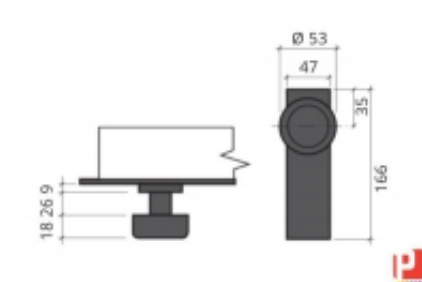

FIRE HANDLE: KNOB WITHOUT LOCK

DESCRIPTION	
MATERIAL	POLYPROPYLENE AND STEEL
COLOR	BLACK, INOX
NOTE	

CODE	SHAPE	COLOR	CERTIFICATION
MANTF32-RT-N	Rettangolare / Rectangular	Nero / Black	NO
MANTF32-OV-N	Ovale / Oval	Nero / Black	NO
MANTF32-OV-X	Ovale / Oval	Inox	NO