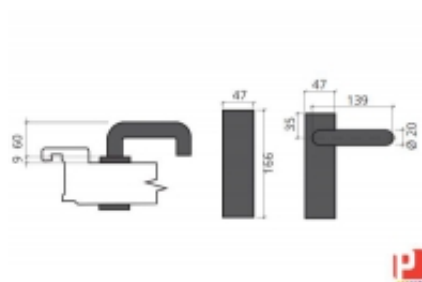

## FIRE HANDLE: HANDLE WITHOUT LOCK AND PLATE

DESCRIPTION	
<b>MATERIAL</b>	POLYPROPYLENE AND STEEL
<b>COLOR</b>	BLACK
<b>NOTE</b>	

CODE	SHAPE	COLOR	CERTIFICATION
MANTF10-RT-N	Rettangolare / Rectangular	Nero / Black	NO
MANTF10-OV-N	Ovale / Oval	Nero / Black	NO