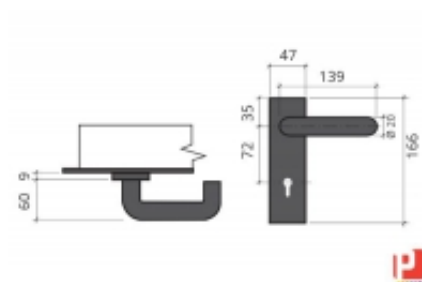

FIRE HANDLE: SINGLE HANDLE

DESCRIPTION	
MATERIAL	POLYPROPYLENE AND STEEL
COLOR	BLACK, INOX
NOTE	

CODE	SHAPE	COLOR	CERTIFICATION
MANTF11-RT-N	Rettangolare / Rectangular	Nero / Black	NO
MANTF11-OV-N	Ovale / Oval	Nero / Black	NO
MANTF11-OV-X	Ovale / Oval	Inox	NO