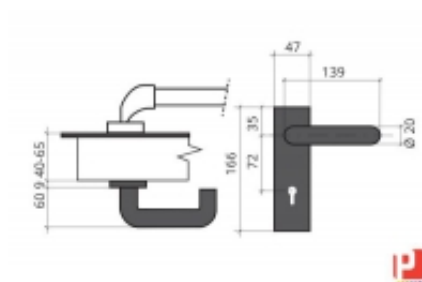

PANIC EXIT HANDLE KIT

DESCRIPTION	
MATERIAL	POLYPROPYLENE AND STEEL
COLOR	BLACK
NOTE	

CODE	SHAPE	COLOR	CERTIFICATION
MANTFAP-RT-N	Rettangolare / Rectangular	Nero / Black	NO
MANTFAP-OV-N	Ovale / Oval	Nero / Black	NO