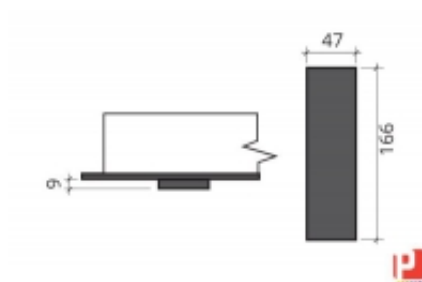

FIRE HANDLE: PLATE WITHOUT LOCK

DESCRIPTION	
MATERIAL	POLYPROPYLENE AND STEEL
COLOR	BLACK, INOX
NOTE	

CODE	SHAPE	COLOR	CERTIFICATION
MANTF36-RT-N	Rettangolare / Rectangular	Nero / Black	NO
MANTF36-OV-N	Ovale / Oval	Nero / Black	NO
MANTF36-OV-X	Ovale / Oval	Inox	NO