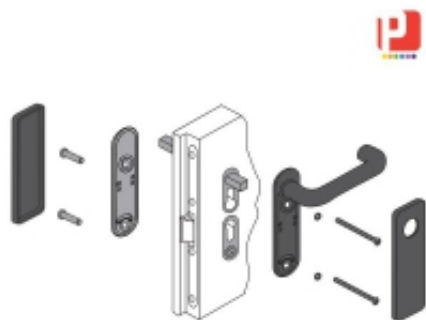

## FIRE HANDLE: HANDLE WITHOUT LOCK AND PLATE

DESCRIPTION	
<b>MATERIAL</b>	POLYPROPYLENE AND STEEL
<b>COLOR</b>	BLACK
<b>NOTE</b>	

CODE	SHAPE	COLOR	CERTIFICATION
MANTF10-RT-N	Rettangolare / Rectangular	Nero / Black	NO
MANTF10-OV-N	Ovale / Oval	Nero / Black	NO