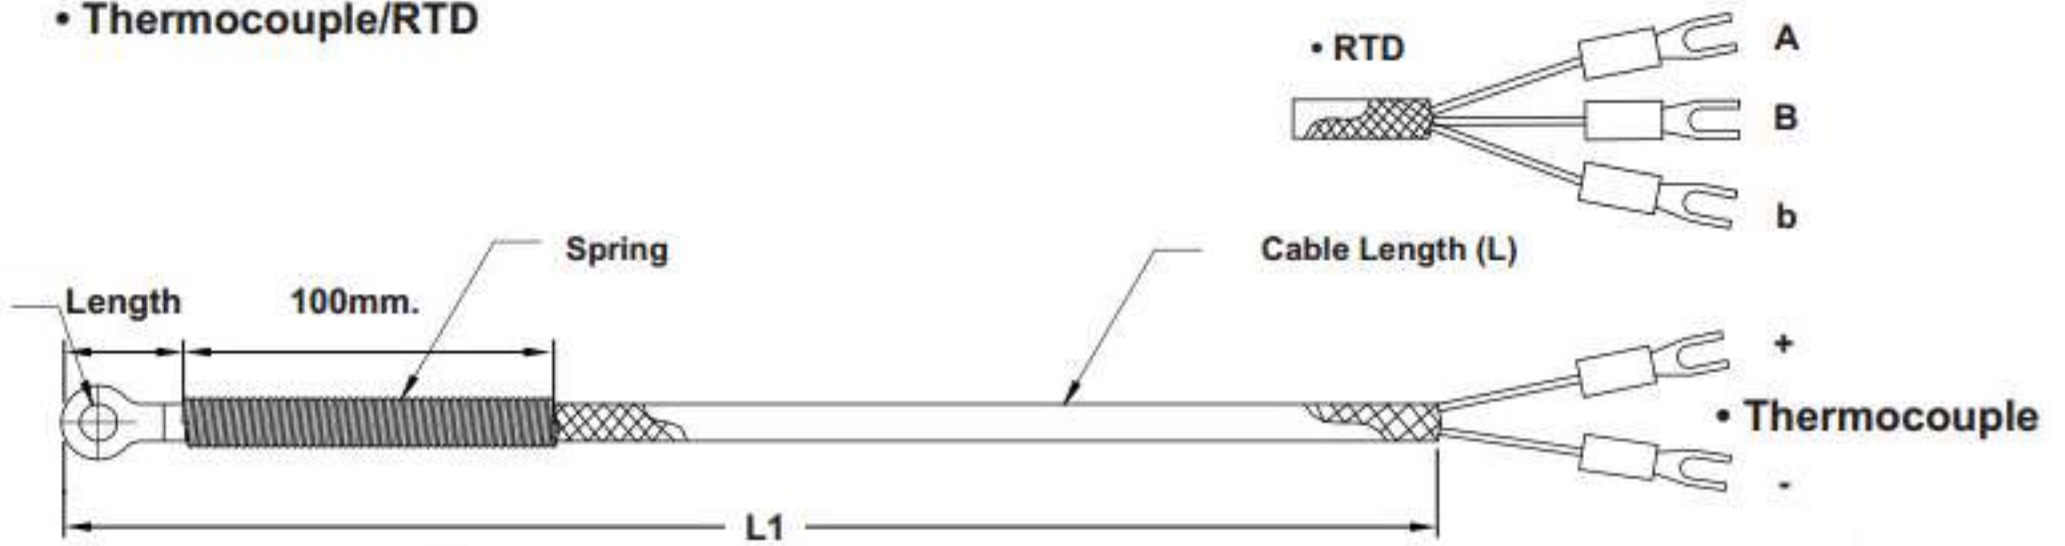

• Thermocouple/RTD

CE  
ANSI  
ROHS

- Technical Specification**
- 1. Type K Thermocouple 2 Wire
  - 2. Class A
  - 3. Braided SS/FB/Teflon Tail
  - 4. Various Washer Sizes