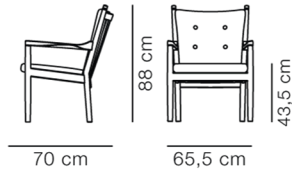

Capture 5201

Oak soap, FSC Mix 70%

Natural Linen 0003

Oak soap, FSC Mix 70%

Leather Max 95, Cognac

Oak soap, FSC Mix 70%

DIMENSIONS

Weight: 10 kg

PACKAGING INFORMATION

L: 70 cm, W: 70 cm, H: 92 cm,

Cbm: 0,45m³

15 kg

CARE & MAINTENANCE

Our Care & Maintenance offers guidance for best maintenance of our furniture. It includes advice and instructions on cleaning and caring for specific materials to ensure a long life of your furniture. Find your product on our product site and navigate to the Product Care menu: