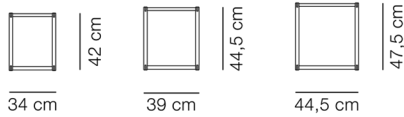

EN 15372:2016 (L2)

ESSENTIAL ASSORTMENT

WOOD

NUMBER

Oak light oil, FSC Mix 70%

Set of 3

DIMENSIONS

Weight: 11 kg

PACKAGING INFORMATION

L: 50 cm, W: 50 cm, H: 52 cm,

Cbm: 0,13m³

13 kg

CARE & MAINTENANCE

Our Care & Maintenance offers guidance for best maintenance of our furniture. It includes advice and instructions on cleaning and caring for specific materials to ensure a long life of your furniture. Find your product on our product site and navigate to the Product Care menu: