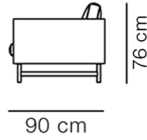

COUNTRY OF ORIGIN

LT

FABRIC- & LEATHER CONSUMPTION

Fabric: 19,22 m

TEST & CERTIFICATES

FSC® certified

EN 1022:2005, EN 16139:2013 (L2)

DIMENSIONS

Weight: 163 kg

Cbm: 3,1m³
200 kg

CARE & MAINTENANCE

Our Care & Maintenance offers guidance for best maintenance of our furniture. It includes advice and instructions on cleaning and caring for specific materials to ensure a long life of your furniture. Find your product on our product site and navigate to the Product Care menu: