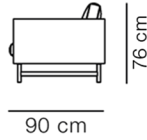

### MODEL

562B - Configuration B, 333 x 253cm

### FABRIC- & LEATHER CONSUMPTION

Fabric: 19,22 m

## DIMENSIONS

Weight: 163 kg

Cbm: 3,1m<sup>3</sup>  
200 kg