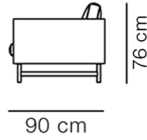

COUNTRY OF ORIGIN

LT

FABRIC- & LEATHER CONSUMPTION

Fabric: 13,94 m

TEST & CERTIFICATES

FSC® certified

EN 1022:2005, EN 16139:2013 (L2)

DIMENSIONS

Weight: 130 kg

Cbm: 2,14m³
149 kg

CARE & MAINTENANCE

Our Care & Maintenance offers guidance for best maintenance of our furniture. It includes advice and instructions on cleaning and caring for specific materials to ensure a long life of your furniture. Find your product on our product site and navigate to the Product Care menu: