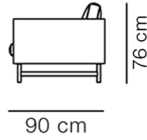

- Configuration F, 253 x 174cm

### **FABRIC- & LEATHER CONSUMPTION**

Fabric: 13,94 m

## DIMENSIONS

Weight: 130 kg

Cbm: 2,14m<sup>3</sup>  
149 kg