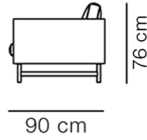

- Configuration G, 417 x 333cm

MATERIALS

Sofa with separate seat and back cushions. Inner frame of wood with nozag springs. Available in fabric. Cushions available in foam core with down wrap or solid foam (CMHR or HR). External cover is non-removable. Cushion covers are removable. Leg trestles in solid wood or steel. Mounted with plastic glides. Felt glides available.

COUNTRY OF ORIGIN

LT

FABRIC- & LEATHER CONSUMPTION

Fabric: 31,53 m

TEST & CERTIFICATES

FSC® certified

EN 1022:2005, EN 16139:2013 (L2)

DIMENSIONS

Weight: 268 kg

Cbm: 5,14m³
329 kg

CARE & MAINTENANCE

Our Care & Maintenance offers guidance for best maintenance of our furniture. It includes advice and instructions on cleaning and caring for specific materials to ensure a long life of your furniture. Find your product on our product site and navigate to the Product Care menu: