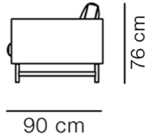

COUNTRY OF ORIGIN

LT

FABRIC- & LEATHER CONSUMPTION

Fabric: 31,53 m

TEST & CERTIFICATES

FSC® certified

EN 1022:2005, EN 16139:2013 (L2)

DIMENSIONS

Weight: 268 kg

Cbm: 5,14m³
329 kg

CARE & MAINTENANCE

Our Care & Maintenance offers guidance for best maintenance of our furniture. It includes advice and instructions on cleaning and caring for specific materials to ensure a long life of your furniture. Find your product on our product site and navigate to the Product Care menu: