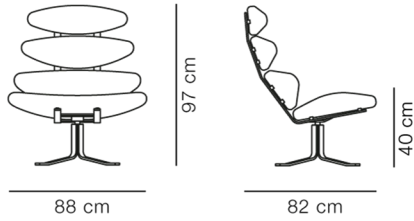

Leather Max 95, Cognac

Brushed steel

Leather Omni 301, Black

Brushed steel

DIMENSIONS

Weight: 29 kg

PACKAGING INFORMATION

L: 95/60 cm, W: 85/55 cm, H: 52/29 cm,