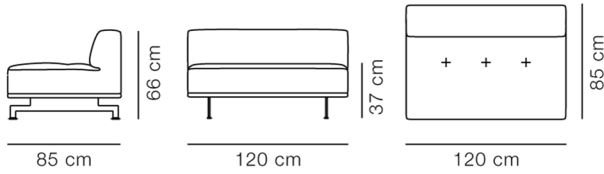

COUNTRY OF ORIGIN

DK

FABRIC- & LEATHER CONSUMPTION

Fabric: 3,6 m

Leather: 10 m²

DIMENSIONS

Weight: 54 kg

PACKAGING INFORMATION

L: 125 cm, W: 95 cm, H: 64 cm,

Cbm: 0,8m³

59 kg

CARE & MAINTENANCE

Our Care & Maintenance offers guidance for best maintenance of our furniture. It includes advice and instructions on cleaning and caring for specific materials to ensure a long life of your furniture. Find your product on our product site and navigate to the Product Care menu: